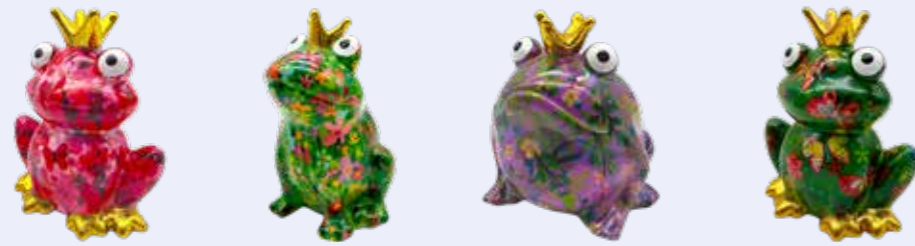

FROG

148-01239

Money box frog series - 12 ass.
Regular - approx. H13 cm
Free gift box included