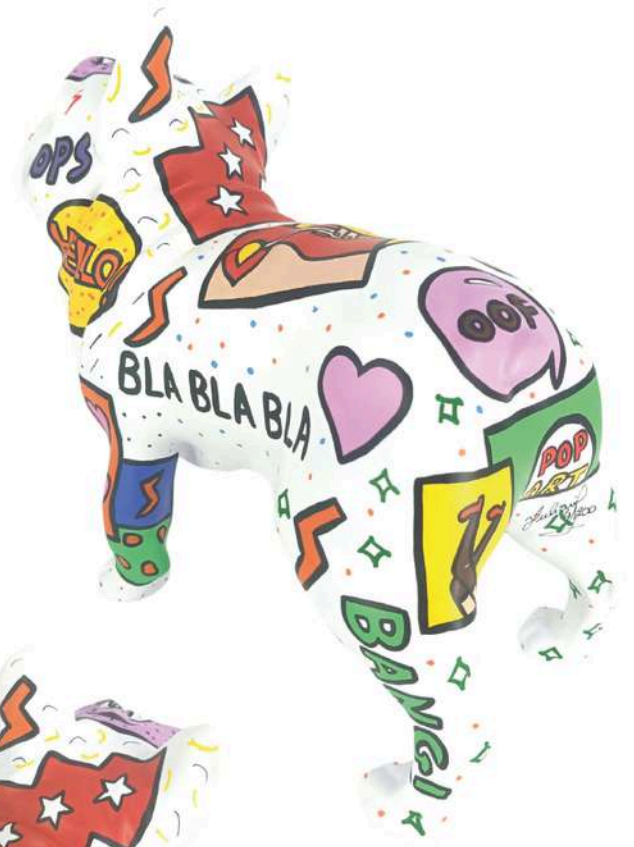

FRENCH
BULLDOG
SERIES

"White Pat - Pop"

SPECIAL EDITION

Juliani
collection mo

JC58126	XS	20 x 14 x 22 cm
JC58126	S	30 x 15 x 29 cm
JC58126	M	50 x 21 x 47 cm
JC58126	L	100 x 46 x 90 cm