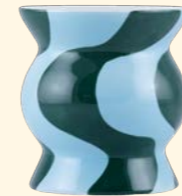

ignacio

WAVE CRAZE

Plant pot — Sold by 4
Medium — L14xW14xH14,5 cm

148-01303