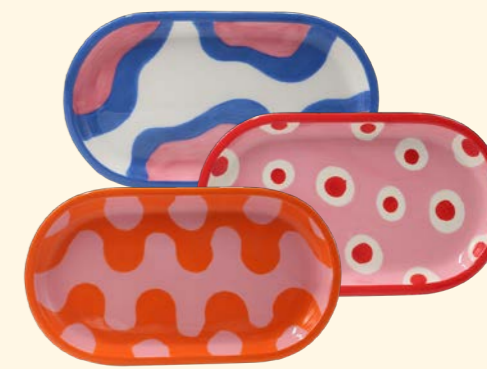

marcela

3 ASS.

Tray — Sold by 12
Medium — L21,5xW12xH2 cm

148-01309