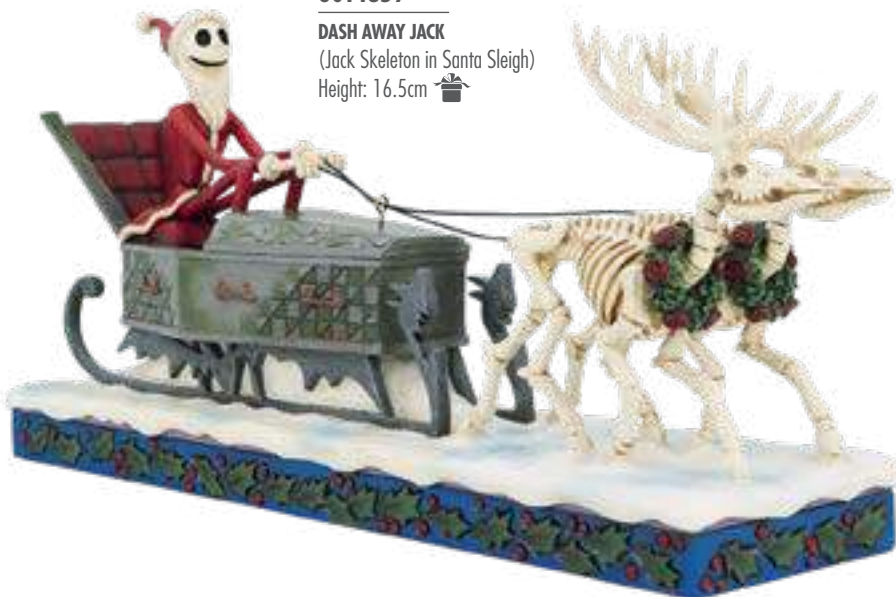

6010878
WINTER WONDERS
 (Thumper Christmas)
 Height: 10.0cm 🎁

6010876
LOVELY LADY
 (Lady Christmas)
 Height: 11.0cm 🎁

6010875
PURRRFECT KITTY
 (Marie Christmas)
 Height: 11.0cm 🎁

6008986
BE WISE AND BE MERRY
 (Jiminy Cricket Christmas)
 Height: 11.0cm 🎁

6013062
CHRISTMAS SWEETIE
 (Winnie the Pooh Christmas)
 Height: 14.0cm 🎁

6010872
ALL TANGLED UP
 (Stitch Wrapped in Lights)
 Height: 11.5cm 🎁

6008980
MISTLETOE KISSES
 (Angel & Stitch with Mistletoe)
 Height: 15.0cm 🎁

6014359
DASH AWAY JACK
 (Jack Skeleton in Santa Sleigh)
 Height: 16.5cm 🎁

6013064
FROSTED FAWN
 (Bambi Christmas)
 Height: 11.0cm 🎁

Waterballs

4015351

GLOOM TO BLOOM
(Eeyore)

Height: 11.0cm 

6007085

STITCH