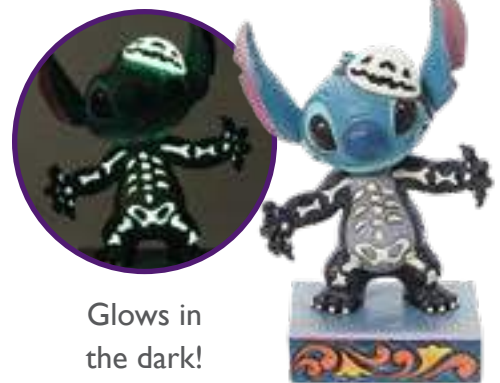

4010028
FAITH IN FLIGHT
 (Dumbo)
 Height: 11.5cm 🎁

4045248
BABY MINE
 (Dumbo)
 Height: 8.5cm 🎁

Halloween

6014358
JACK AND SALLY PUMPKIN
 Height: 16.0cm 🎁

6011939
THE SANDERSON SISTERS
 (Hocus Pocus)
 Height: 21.5cm 🎁

6014355
MUMMY STITCH
 Height: 16.0cm 🎁

6007080
STITCH O'LANTERN
 (Stitch inside Pumpkin)
 Height: 10.5cm 🎁

6010863
VAMPIRE STITCH
 Height: 16.0cm 🎁

Glow in the dark!

6013053
SPOOKY EXPERIMENT
 (Stitch Skeleton Glow in the Dark Figurine)
 Height: 16.0cm 🎁