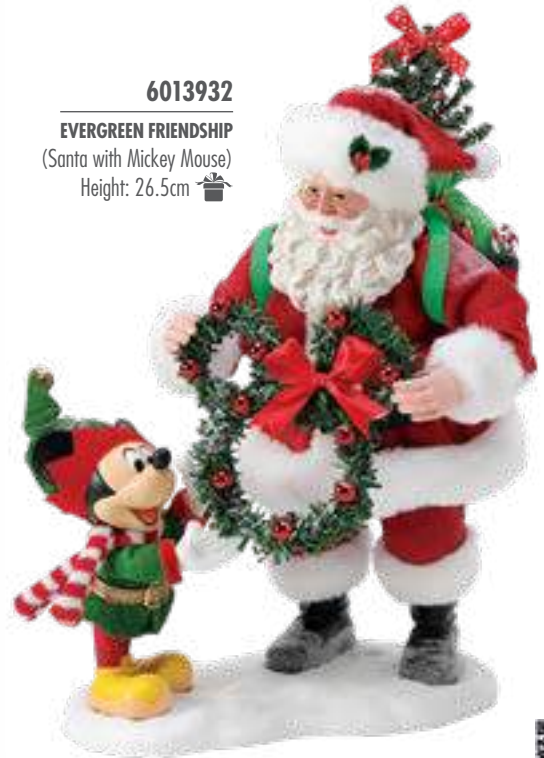

All New

6012042

ALL ABOARD!

(Santa, Mickey & Minnie Mouse Train)

Height: 26.5cm 

6013932

EVERGREEN FRIENDSHIP

(Santa with Mickey Mouse)

Height: 26.5cm 

6014775

FUN ON ICE

(Mickey &

Minnie Mouse on Ice)

Height: 18.0cm 

Disney HOME

Disney Home uses the power of story-telling through iconic characters, to create innovative and inspiring homeware products and gifts.