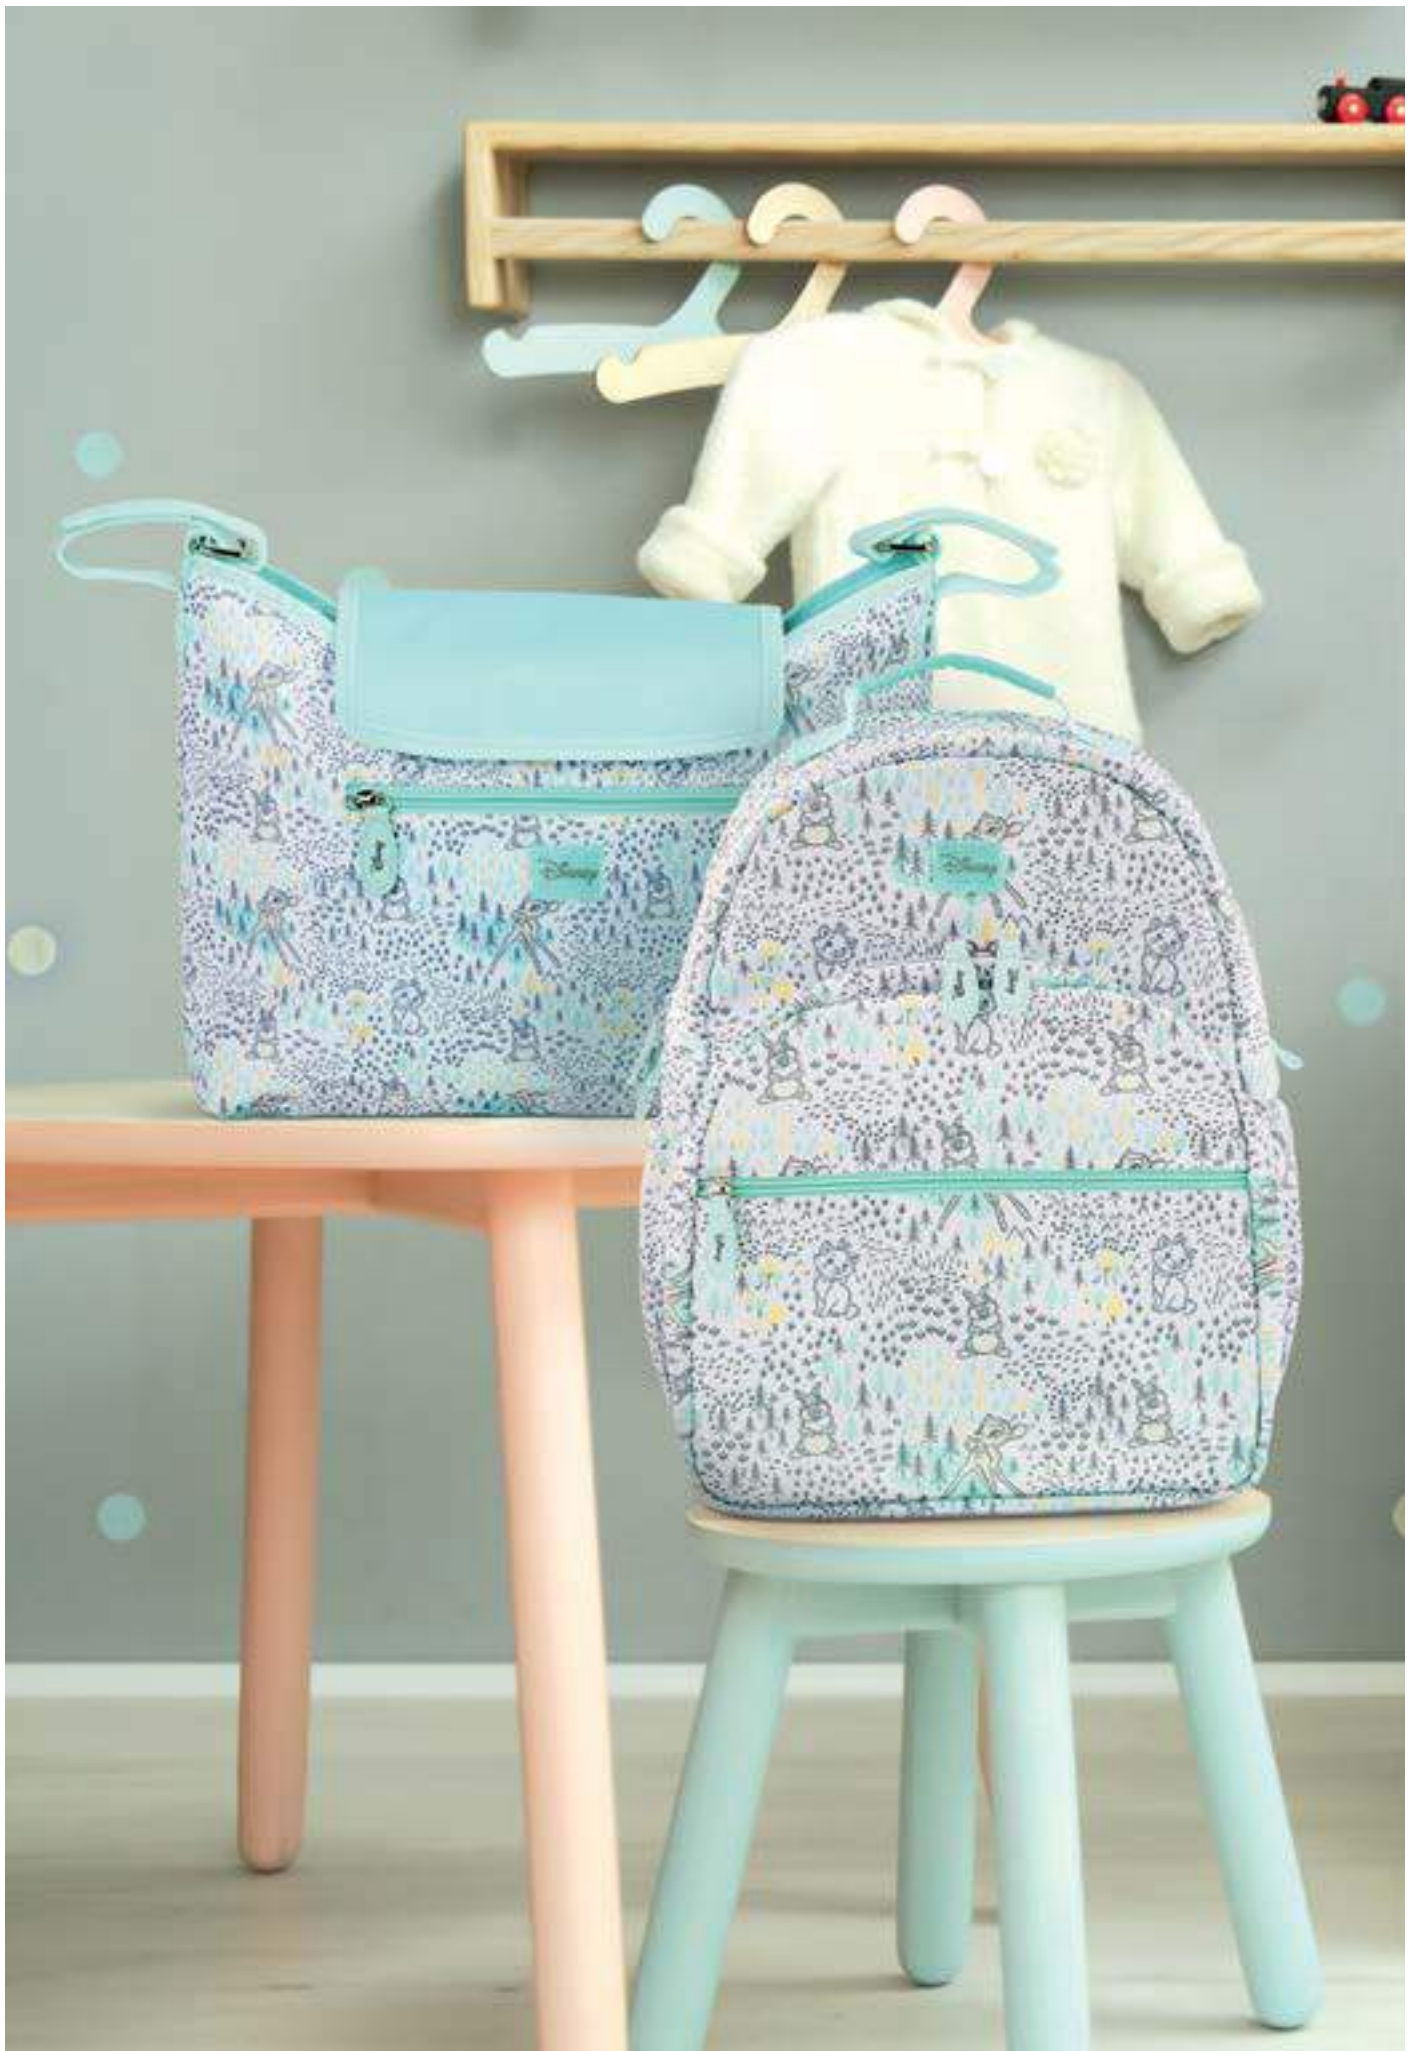

E. A32328
DISNEY STITCH DESK CLOCK
Height: 16.0cm 📦
Requires 1 AAA battery, supplied

Disney ENCHANTING COLLECTION

Our unique range comprises gifts, accessories and collectibles — featuring the ever-increasing cast of beloved Disney characters — each made from high-quality materials and finishes.

Disney baby

Gift
packaging

A30340
DISNEY BABY MUSLIN SQUARES (SET OF 3)
Height: 70.0cm 

A30334
DISNEY BABY MILESTONE BLANKET
Length: 100.0cm 

A30333
DISNEY BABY ABC BLANKET
Length: 100.0cm 

Gift
packaging

A30341
DISNEY BABY SOOTHER CASE
Height: 7.0cm

Our Changing Messenger Bag comes with several storage areas inside the main zipped compartment and two external pockets. This can be carried over the shoulder or across the body with comfortable carry handles. The bag also has D-rings to attach pram clips — creating the ultimate hands-free design.

A30337
DISNEY BABY
CHANGING MESSENGER BAG
 Height: 33.0cm

A30338
DISNEY BABY PRAM ORGANISER
 Height: 27.0cm

The Pram Organiser easily attaches to the pram with the hook and loop fastening side straps. The main compartment has a hook and loop fastening for easy access — and the organiser also features front and inner zipped pockets.