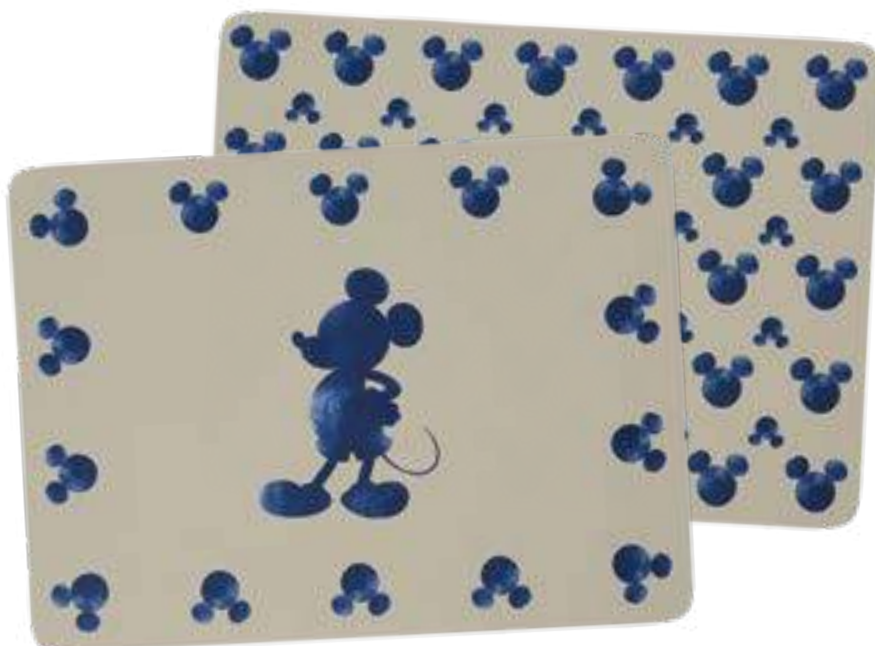

A30833
DISNEY MONO PLACEMATS
(Set of 4)
Length: 21.5cm, Width: 29.0cm
Wipe clean. Heat resistant to 120°C