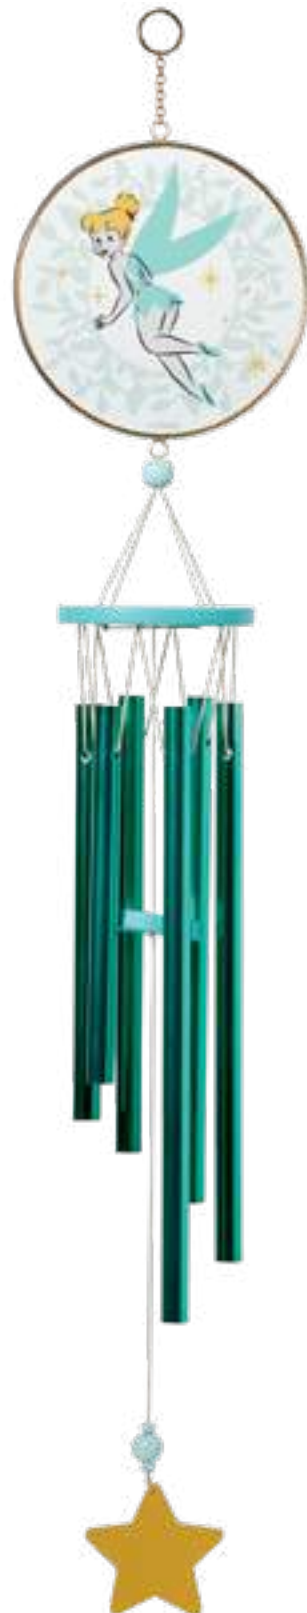

6014620

SNOW WHITE
Height: 71.0cm 📦

All New

6014567
MICKEY AND MINNIE
 Height: 71.0cm 🎁

6014569
STITCH
 Height: 71.0cm 🎁

6014985
THE NIGHTMARE BEFORE CHRISTMAS HILL TOP
 Height: 71.0cm 🎁

6014571
TINK
 Height: 71.0cm 🎁