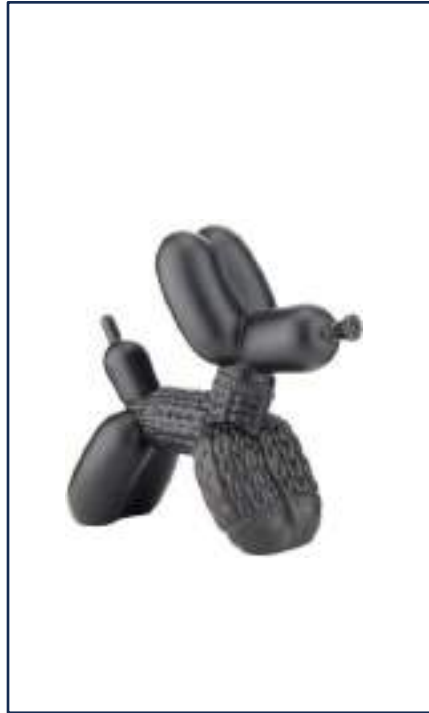

MM326NT
11,5x4,5x11,5 h cm