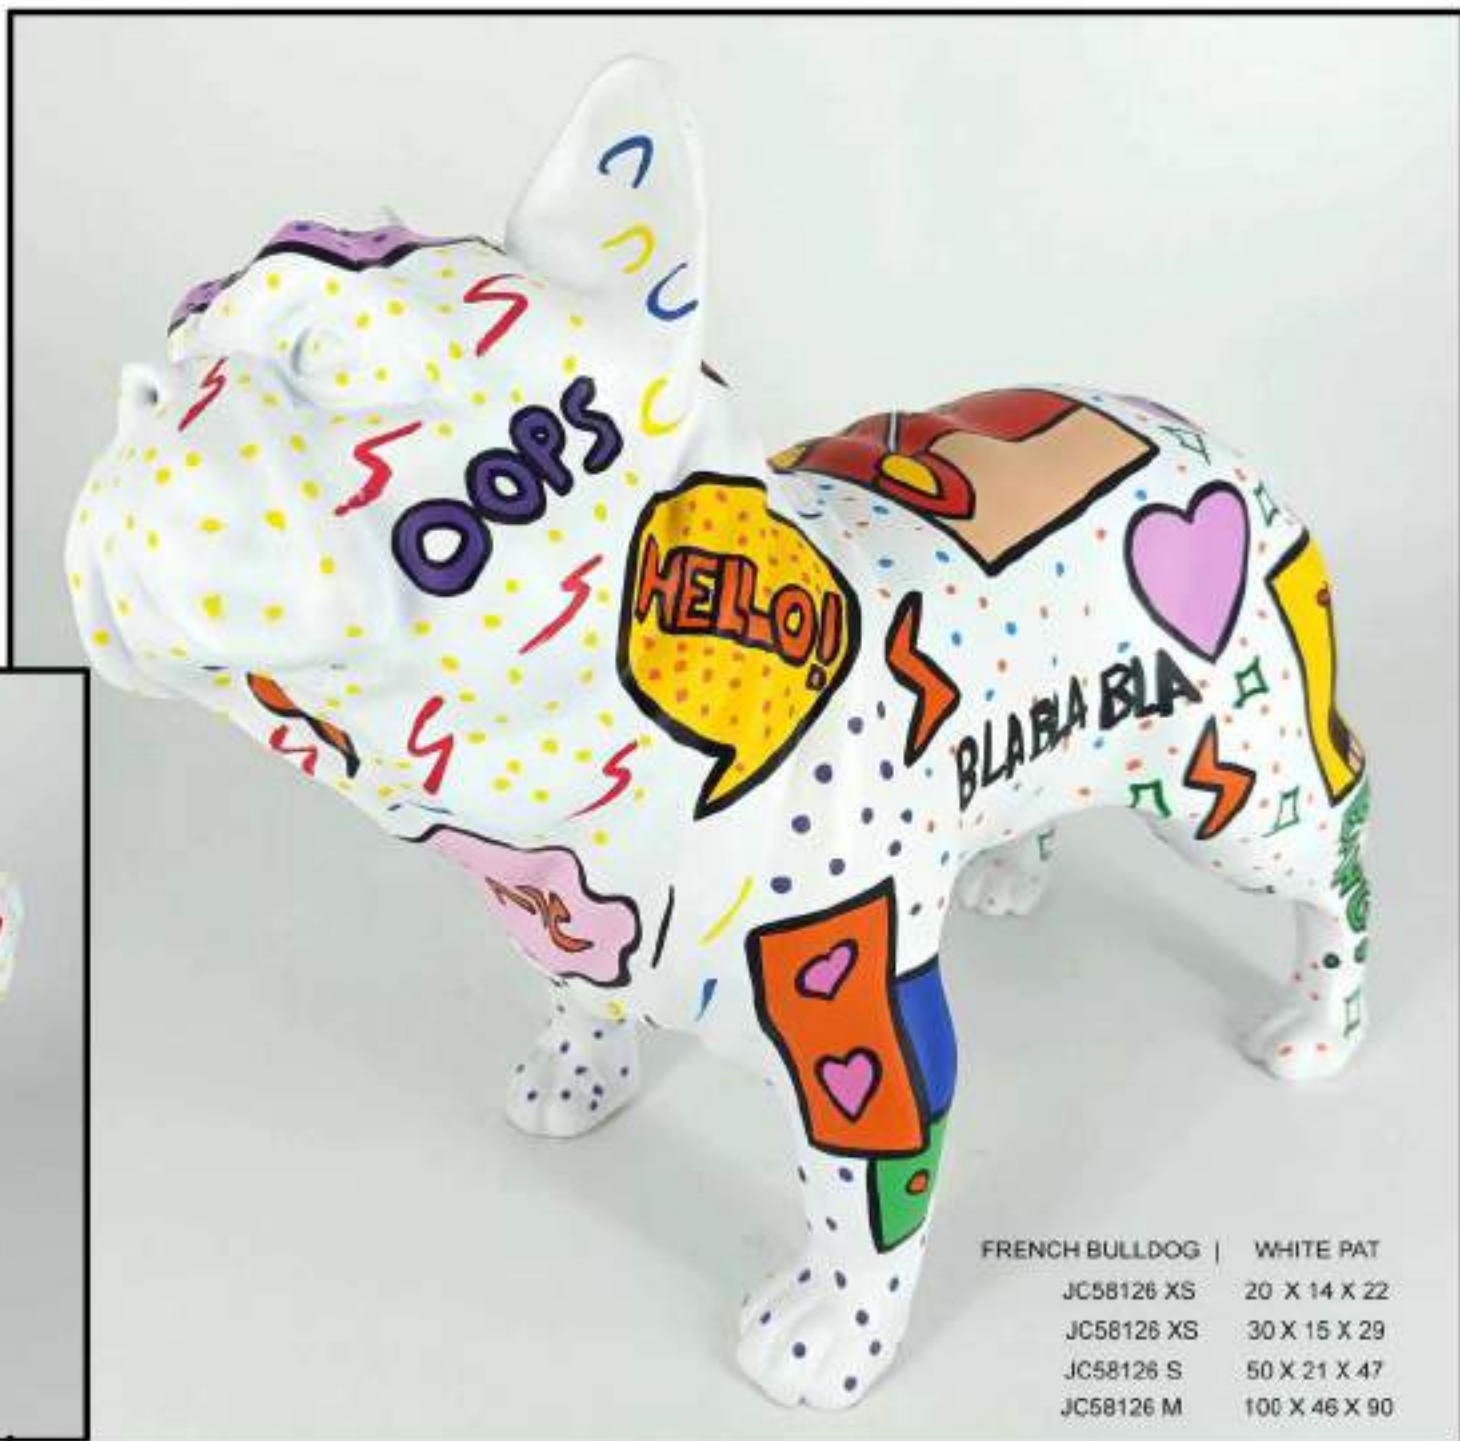

FRENCH BULLDOG	WHITE PAT
JC58126 XS	20 X 14 X 22
JC58126 XS	30 X 15 X 29
JC58126 S	50 X 21 X 47
JC58126 M	100 X 46 X 90