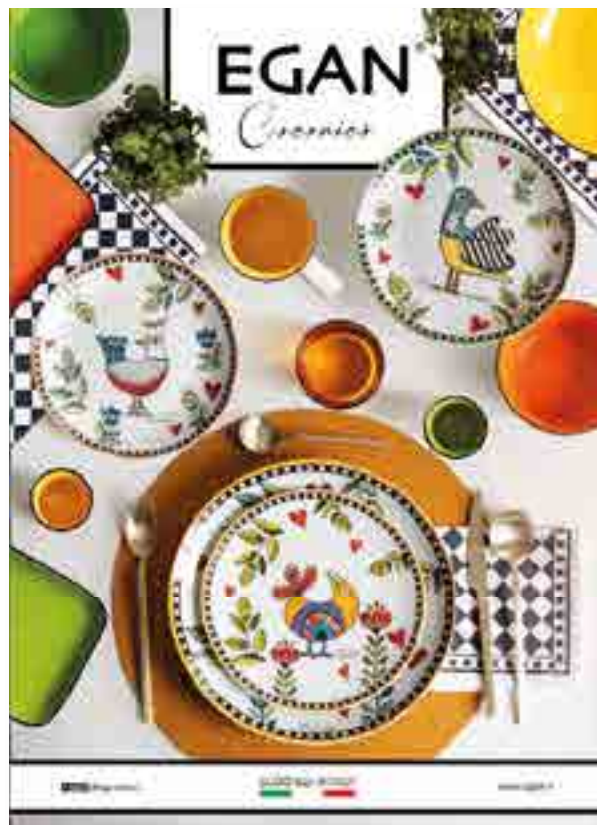

112026
SCENT DIFFUSER
Parfumeur
parfumeur
perfumista
cm 9x13

A set of 6 sticks is included in each scent diffuser

NOVELTIES

17

VET97
POSTER
cm 50x70

Cocoricò

EGAN

228021
SALAD BOWL
 Salatschüssel
 saladier
 ensaladera
 yellow
 gelb / jaune / amarillo
 Ø cm 23