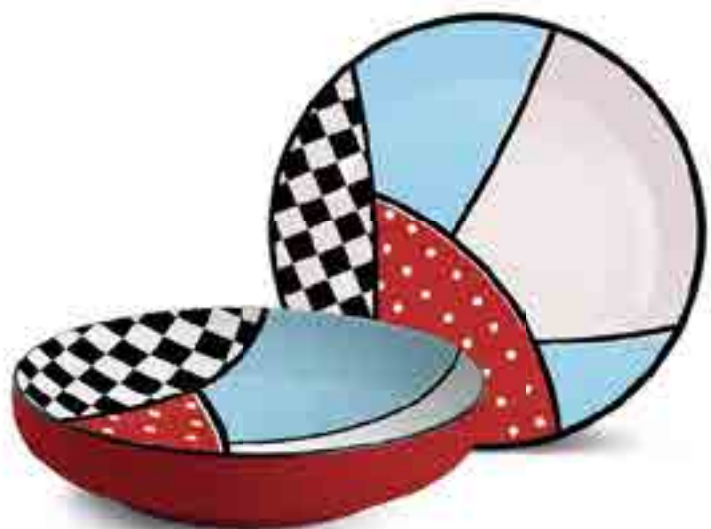

112017

SERVING BOWL
Servierschüssel
bol de service
tazón para servir

ø cm 30,5