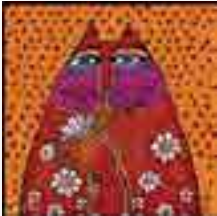

"Gatto arancio"

- 174015 cm 50x50
- 174016 cm 70x70
- 174017 cm 100x100