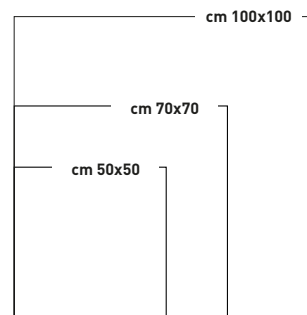

Inverno

101030 cm 50x50

PAINTINGS ON CANVAS

RECTANGULAR

SQUARED

TILES IN CERAMIC

FRAME

Frame made of spruce wood of certified European origin. Frame cm 28x35. Every painting is fitted with wedges in the corners of the frame so as to get the canvas laid in an optimal way.