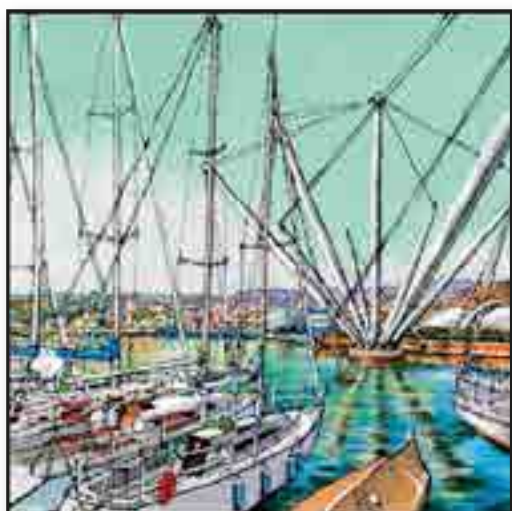

230037
cm 11x11

"Genova - Il Bigo"

Tile

230040
cm 21x21

230039
cm 11x11

"Genova - Il Porto Antico"

Painting on canvas

TITLE "Genova - Il Bigo"
PUBLISHER EGAN
ARTIST Hideaki Kawano
TECHNIQUE Mixed technique on canvas