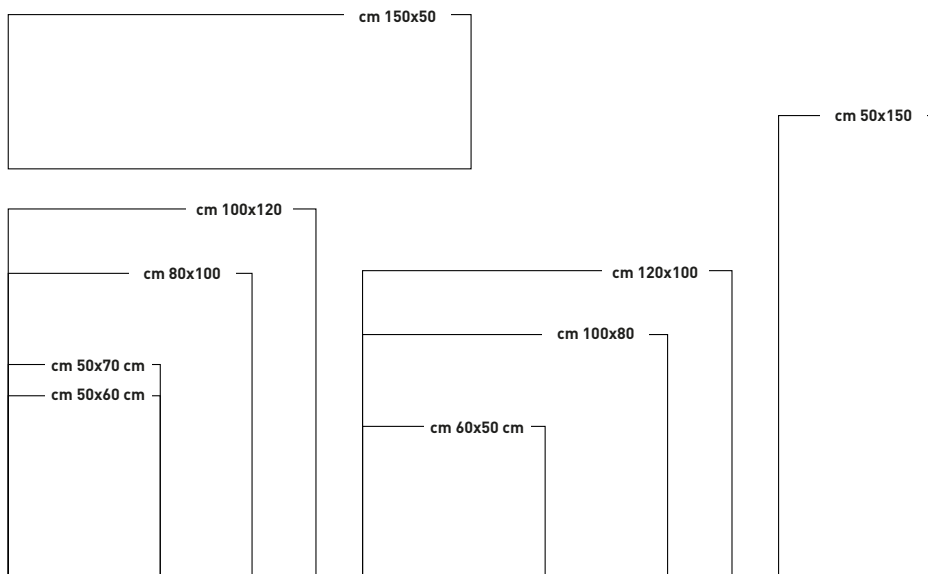

Inverno

101030 cm 50x50

PAINTINGS ON CANVAS

RECTANGULAR

SQUARED

TILES IN CERAMIC

FRAME

Frame made of spruce wood of certified European origin. Frame cm 28x35. Every painting is fitted with wedges in the corners of the frame so as to get the canvas laid in an optimal way.