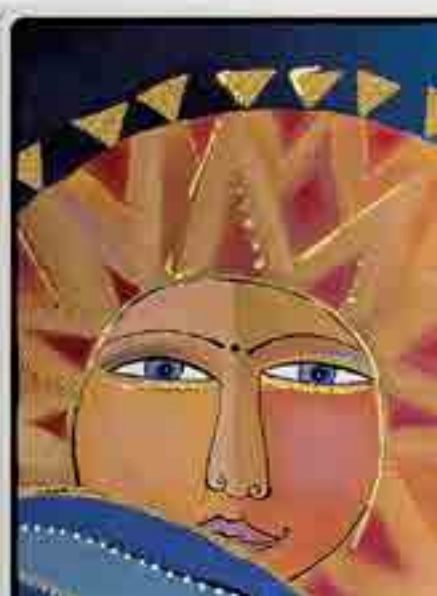

"IL FIORE"

174048 174047

"DI NOTTE"

174050 174049

NOVELTIES

MADE IN ITALY

POLY-COTTON / STRIP OF SPRUCE mm 28x35

MADE IN ITALY