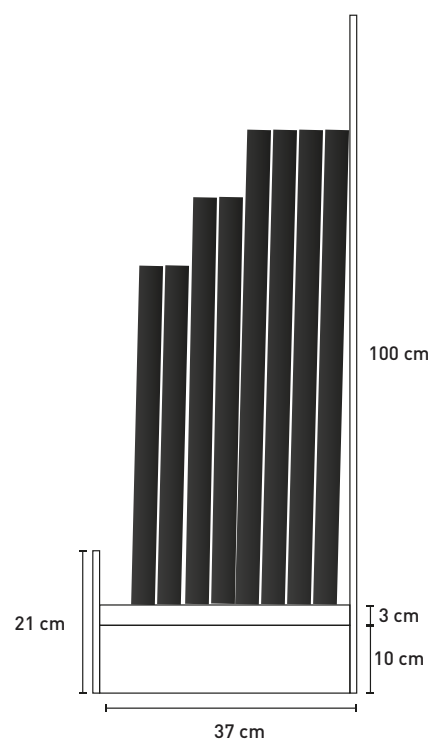

DISPLAY

shop window kit
EXP087
cm 46x37x100