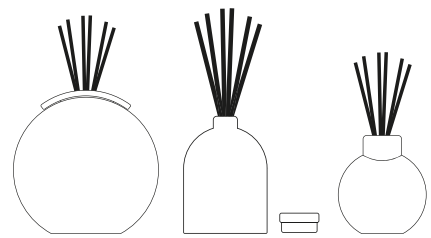

FIRST KISS

VET14-50
POSTER
cm 50x70

FANTASTIC FELINES

VET55-50
POSTER
cm 50x70

111005
TRAY
 Taschenentleer
 vide-poches
 vaciabolsillos
 cm 22x15

A set of 6 sticks is included in each scent diffuser

111001
VASE
 Vase
 vase
 florero
 cm 27x25