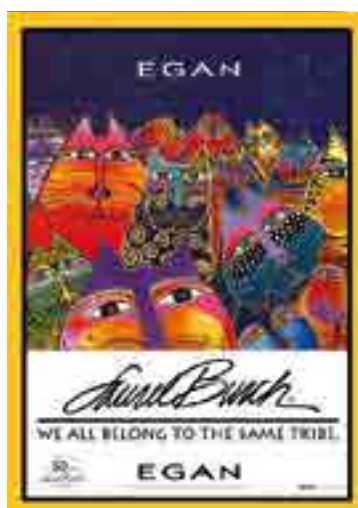

FANTASTIC FELINES

VET55-50
POSTER
cm 50x70