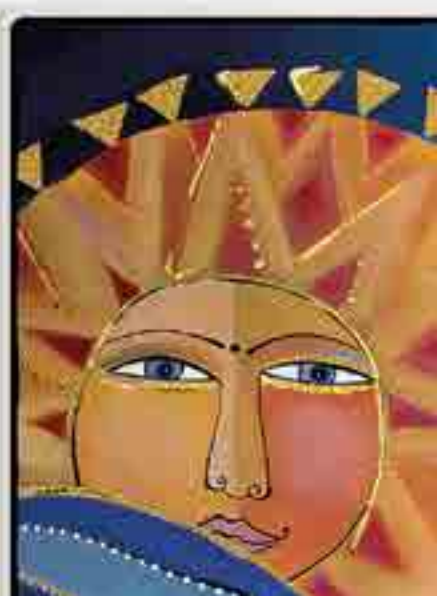

"IN VIAGGIO"

"IL FIORE"

"DI NOTTE"

Paintings on canvas

POLY-COTTON / STRIP OF SPRUCE mm 28x35

174015 - cm 50x50

174016 - cm 70x70

174017 - cm 100x100