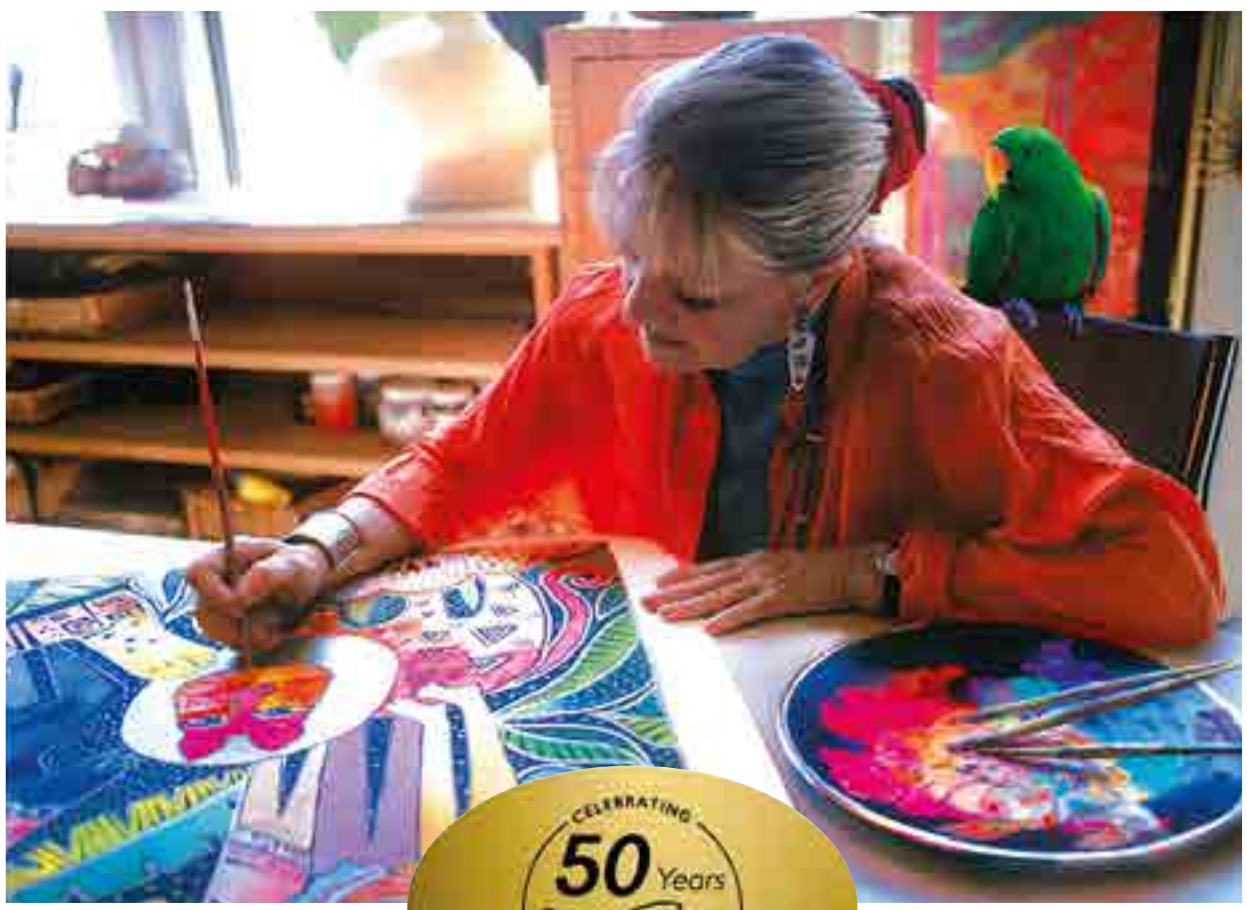

Pop Artist Romero Britto uses vibrant colors and bold patterns as a visual language of hope and happiness. He has been credited with the largest art installation in Hyde Park history, exhibited at the Carrousel du Louvre in the Salon de la Société Nationale des Beaux-Arts, served as ambassador to the 2014 FIFA World Cup Brazil and was recently invited to act as an honorary torcedor for the 2016 games. Britto's art appeals to all.

BRITTO®

*Laurel Burch*TM

WE ALL BELONG TO THE SAME TRIBE.

The images created by Laurel Burch, are imaginative and timeless. They are artifacts realized marvelously and inspired by a mythological world, typical of her imagination. Laurel Burch, who learns to paint as an autodidact, considered herself as a folk artist who would tell stories. "In a world that is moving fast," she said, "we need any evocative symbols of the spiritual sphere and its evolution." The Laurel Burch universe continues to bring joy to millions of people around the world, creating the perception that, no matter where we are and when, what our different experiences could be, we all belong to the same tribe.