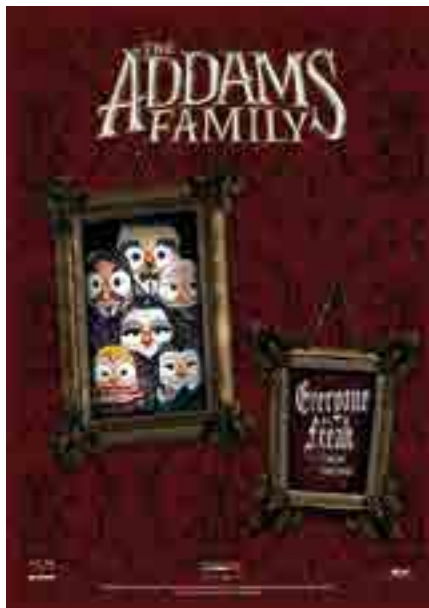

116024
Wile E. Coyote and the
Road Runner

116026
Taz

116022
Sylvester & Tweety

116025
Daffy Duck

116023
Bugs Bunny

Everyone
is a
freak
if you look
closely enough.

THE ADDAMS FAMILY

windoe display with illustrative purpose only