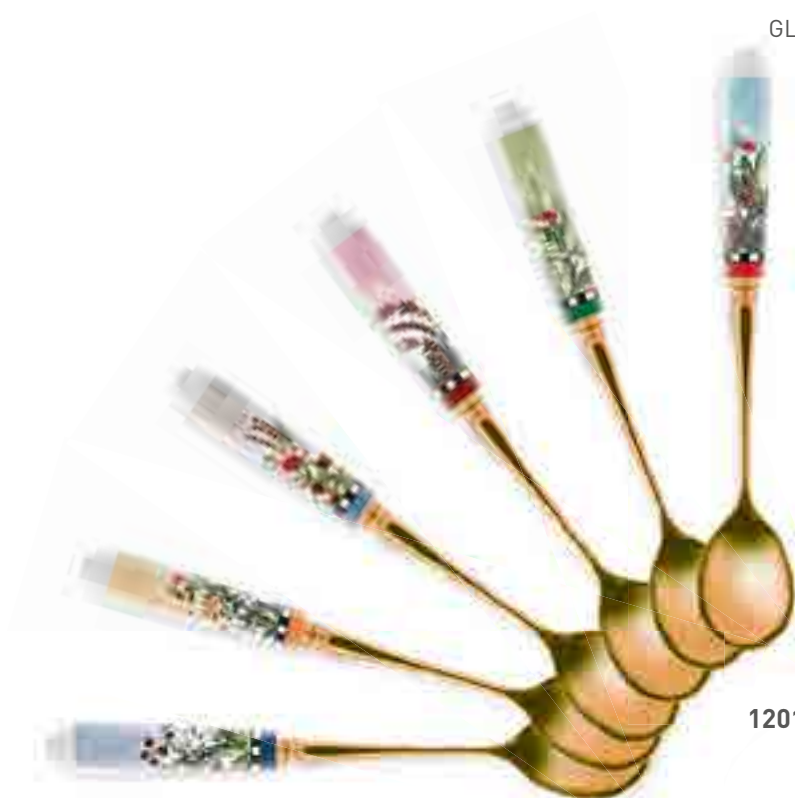

120134

CAKE SPOON
GLAZED CERAMIC - STAINLESS STEEL
cm 26x7

120141

CAKE KNIFE
GLAZED CERAMIC - STAINLESS STEEL
cm 34x2,5

120142

120140

DESSERT FORKS
GLAZED CERAMIC - STAINLESS STEEL
cm 15,5x1,5
set 6 pcs dessert forks
6 teilig Set
set 6 petites fourchettes
set 6 tenedores