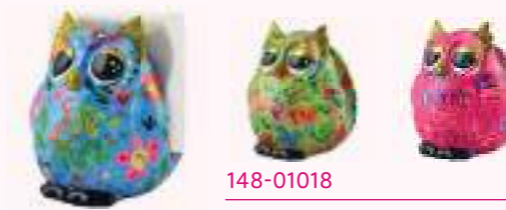

148-01018

OLIVE

Napkin holder owl - 3 ass.
Medium (L12xD11xH13 cm)
Packed in a colourful gift box