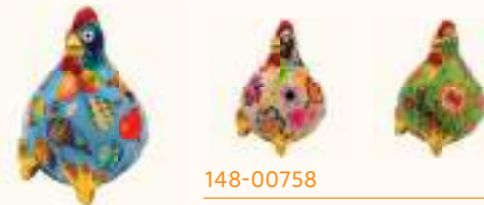

148-00569

CARAMEL

Money box cat - 3 ass.
Small (L8,2xD6,8xH13 cm)
Free display included

148-00628

ROSIE

Money box pig - 3 ass.
Small (L10,2xD9,5xH10 cm)
Free display included

148-00629

TOTO

Money box teddy bear - 3 ass.
Small (L12,4xD6,5xH11,8 cm)
Free display included

148-00632

DARCY

Money box elephant - 3 ass.
Small (L11,5xD7xH13,7 cm)
Free display included

148-00758

CLAIRE

Money box chicken - 3 ass.
Small (L10,7xD9xH11,2 cm)
Free display included