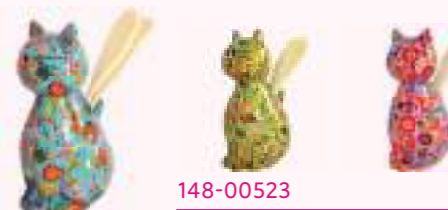

148-00694

ROSIE

Kitchen paper holder pig - 3 ass.
Medium (L15xD15xH34 cm)
Packed in a colourful gift box

148-00520

FREDDY

Utensil holder frog - 3 ass.
Medium (L15,5xD14,3xH16,5 cm)
Packed in a colourful gift box

148-00521

MATILDA

Utensil holder chicken - 3 ass.
Medium (L19xD12,5xH22,5 cm)
Packed in a colourful gift box

148-00523

CARAMEL

Utensil holder cat - 3 ass.
Medium (L13,5xD11,8xH22,5 cm)
Packed in a colourful gift box