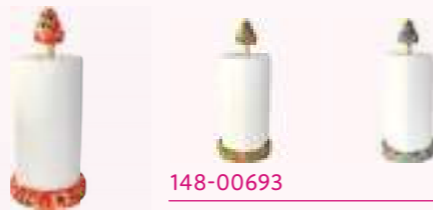

148-00693

FREDDY

Kitchen paper holder frog - 3 ass.
Medium (L15xD15xH34 cm)
Packed in a colourful gift box