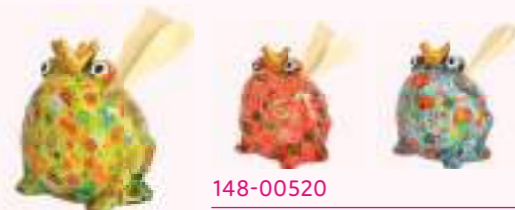

148-00520

FREDDY

Utensil holder frog - 3 ass.
Medium (L15,5xD14,3xH16,5 cm)
Packed in a colourful gift box