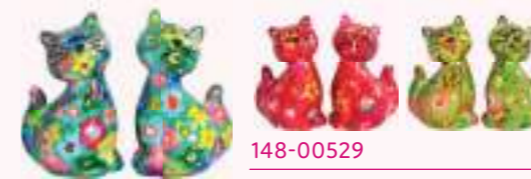

MATILDA

Napkin holder chicken - 3 ass.
Medium (L11xD15xH15 cm)
Packed in a colourful gift box

148-01018

OLIVE

Napkin holder owl - 3 ass.
Medium (L12xD11xH13 cm)
Packed in a colourful gift box

148-00529

CARAMEL

Pepper & salt shaker cat - 3 ass.
Small (L5xD4,5xH6,5 cm)
Packed in a colourful gift box

148-00530

MATILDA

Pepper & salt shaker chicken - 3 ass.
Small (L6xD5,5xH6 cm)
Packed in a colourful gift box

148-00760