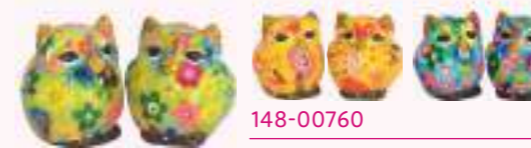

148-00760

OLIVE

Pepper & salt shaker owl - 3 ass.
Small (L5xD6xH6 cm)
Packed in a colourful gift box