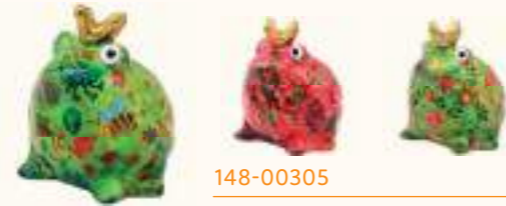

MONEY BOX

MONEY BOX
KITCHEN
HOME
FLOWERS
CHRISTMAS

148-00249

BRUNO

Money box dog - 3 ass.
Small (L13xD8,5xH10 cm)
Free display included

148-00305

FREDDY

Money box frog - 3 ass.
Small (L9xD8xH10 cm)
Free display included

148-00569

CARAMEL

Money box cat - 3 ass.
Small (L8,2xD6,8xH13 cm)
Free display included

148-00628

ROSIE

Money box pig - 3 ass.
Small (L10,2xD9,5xH10 cm)
Free display included

148-00629

TOTO

Money box teddy bear - 3 ass.
Small (L12,4xD6,5xH11,8 cm)
Free display included

148-00632

DARCY

Money box elephant - 3 ass.
Small (L11,5xD7xH13,7 cm)
Free display included

148-00758

CLAIRE

Money box chicken - 3 ass.
Small (L10,7xD9xH11,2 cm)
Free display included