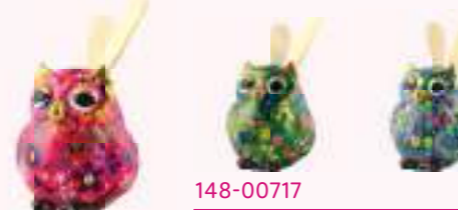

148-00521

MATILDA

Utensil holder chicken - 3 ass.
Medium (L19xD12,5xH22,5 cm)
Packed in a colourful gift box

148-00523

CARAMEL

Utensil holder cat - 3 ass.
Medium (L13,5xD11,8xH22,5 cm)
Packed in a colourful gift box