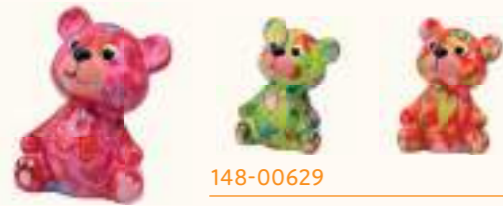

148-00569

CARAMEL

Money box cat - 3 ass.
Small (L8,2xD6,8xH13 cm)
Free display included

148-00628

ROSIE

Money box pig - 3 ass.
Small (L10,2xD9,5xH10 cm)
Free display included

148-00629

TOTO

Money box teddy bear - 3 ass.
Small (L12,4xD6,5xH11,8 cm)
Free display included

148-00632

DARCY

Money box elephant - 3 ass.
Small (L11,5xD7xH13,7 cm)
Free display included

148-00758

CLAIRE

Money box chicken - 3 ass.
Small (L10,7xD9xH11,2 cm)
Free display included