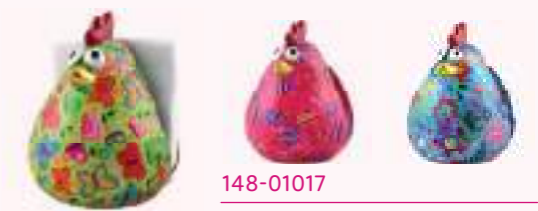

148-00521

MATILDA

Utensil holder chicken - 3 ass.
Medium (L19xD12,5xH22,5 cm)
Packed in a colourful gift box

148-00523

CARAMEL

Utensil holder cat - 3 ass.
Medium (L13,5xD11,8xH22,5 cm)
Packed in a colourful gift box

148-00717

OLIVE

Utensil holder owl - 3 ass.
Medium (L14xD13xH17 cm)
Packed in a colourful gift box

148-01016

FREDDY

Napkin holder frog - 3 ass.
Medium (L11,5xD512xH14 cm)
Packed in a colourful gift box

148-01017

MATILDA

Napkin holder chicken - 3 ass.
Medium (L11xD15xH15 cm)
Packed in a colourful gift box

148-01018

OLIVE

Napkin holder owl - 3 ass.
Medium (L12xD11xH13 cm)
Packed in a colourful gift box

148-00529

CARAMEL