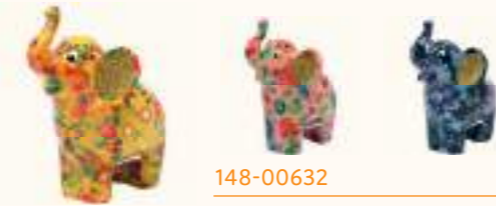

148-00569

CARAMEL

Money box cat - 3 ass.
Small (L8,2xD6,8xH13 cm)
Free display included

148-00628

ROSIE

Money box pig - 3 ass.
Small (L10,2xD9,5xH10 cm)
Free display included

148-00629

TOTO

Money box teddy bear - 3 ass.
Small (L12,4xD6,5xH11,8 cm)
Free display included

148-00632

DARCY

Money box elephant - 3 ass.
Small (L11,5xD7xH13,7 cm)
Free display included

148-00758

CLAIRE

Money box chicken - 3 ass.
Small (L10,7xD9xH11,2 cm)
Free display included