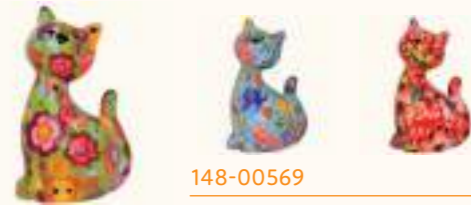

MONEY BOX

MONEY BOX
KITCHEN
HOME
FLOWERS
CHRISTMAS

148-00249

BRUNO

Money box dog - 3 ass.
Small (L13xD8,5xH10 cm)
Free display included

148-00305

FREDDY

Money box frog - 3 ass.
Small (L9xD8xH10 cm)
Free display included

148-00569

CARAMEL

Money box cat - 3 ass.
Small (L8,2xD6,8xH13 cm)
Free display included

148-00628

ROSIE

Money box pig - 3 ass.
Small (L10,2xD9,5xH10 cm)
Free display included

148-00629

TOTO

Money box teddy bear - 3 ass.
Small (L12,4xD6,5xH11,8 cm)
Free display included

148-00632

DARCY

Money box elephant - 3 ass.
Small (L11,5xD7xH13,7 cm)
Free display included

148-00758

CLAIRE

Money box chicken - 3 ass.
Small (L10,7xD9xH11,2 cm)
Free display included