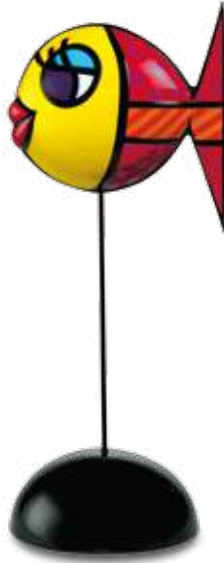

Deeply in Love 2
Figur / Porzellan
Figurine / Porcelain
Statuette / Porcelaine
29 cm
66-450-92-5 VE1
13.004450.0.906.1