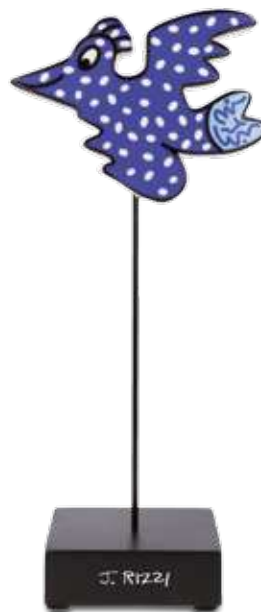

Living in the USA  
 Vase  
 Porzellan  
 Porcelain / Porcelaine  
 30 cm  
 26-103-09-1 VE1  
 22.009450.0.907.7

Living in the USA  
 15 x 19 cm  
 26-103-08-1 VE1  
 22.007450.0.907.7

Coo Coo Bird  
27,5 cm  
26-103-20-1 VE 1  
23.004250.0.907.1