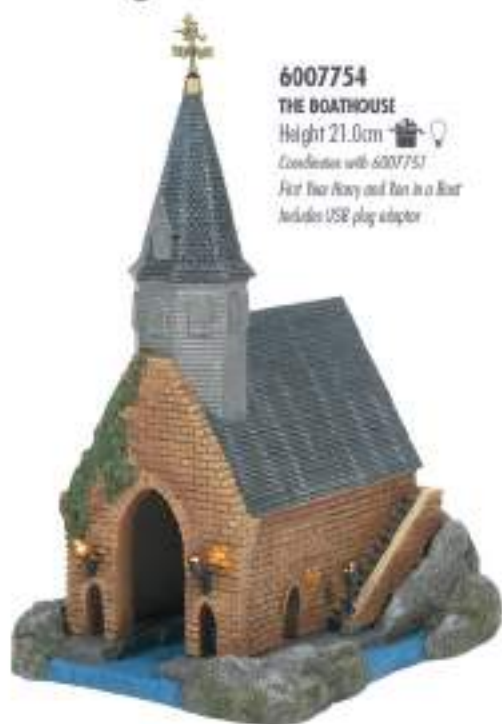

6006513
FILCH™ AND MRS. NORRIS™
Height 8.0cm
Coordinates with 6006516 The Owlery™

6007756
COME OUT AND PLAY PETER
ENCOUNTER AT THE SHRIEKING SHACK
Height 8.0cm
Coordinates with 4007753 The Shrieking Shack

6011102
HARRY POTTER™ HOGWARTS™ LIT CENTREPIECE
Height 32.0cm Width 36.5cm
Articulation required. 2 x AA (not included)

6005660
HARRY POTTER™ DIAGON ALLEY™ LIT CENTREPIECE
Height 23.5cm
Articulation required. 2 x AA (not included)