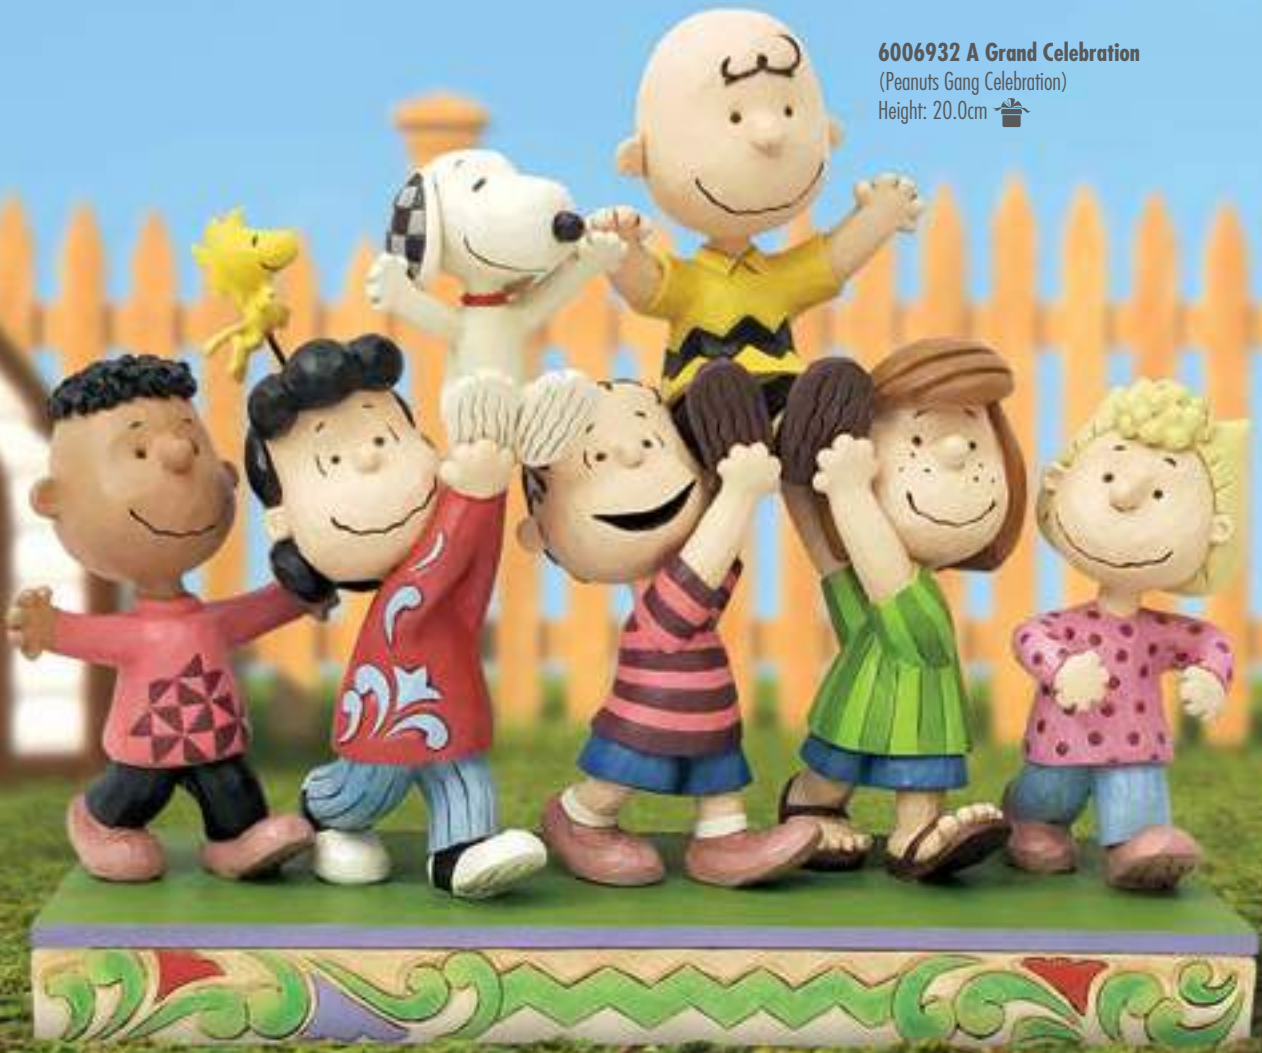

**6010116 Party Animal**  
(Birthday Snoopy)  
Height: 11.5cm 📺

**4044677 My Best Friend**  
(Snoopy & Woodstock Personality Pose)  
Height: 13.0cm 📺

**6007939 Just Hanging Around**  
(Snoopy & Woodstock in Hammock)  
Height: 14.0cm 📺

**6010115 Cool Pals**  
(Joe Cool Snoopy and Woodstock)  
Height: 8.0cm 📦

**6007965 Bouncing into Spring**  
(Snoopy in bed of Flowers)  
Height: 12.0cm 📦

**6010114 Cowabunga!**  
(Snoopy and Woodstock Surfing)  
Height: 13.5cm 📦

**6008968 A Playful Parade**  
(Peanuts Parade)  
Height: 11.5cm 📦

**6005950 Snoopy Cupid**  
**Mini Figurine**  
Height: 8.0cm 📦

**6007962 Snoopy with Flowers**  
**Mini Figurine**  
Height: 8.0cm 📦

**6007937 Stringing Hearts**  
(Snoopy with Hearts Garland)  
Height: 11.0cm 📦

**6006932 A Grand Celebration**  
(Peanuts Gang Celebration)  
Height: 20.0cm 🎁

**6001295 Snoopy Flying Ace**  
Mini Figurine  
Height: 8.0cm 📦

MINI FIGURINES  
FEATURE WINDOW  
PACKAGING.

**6007963 Snoopy & Woodstock**  
Mini Figurine  
Height: 6.5cm 📦