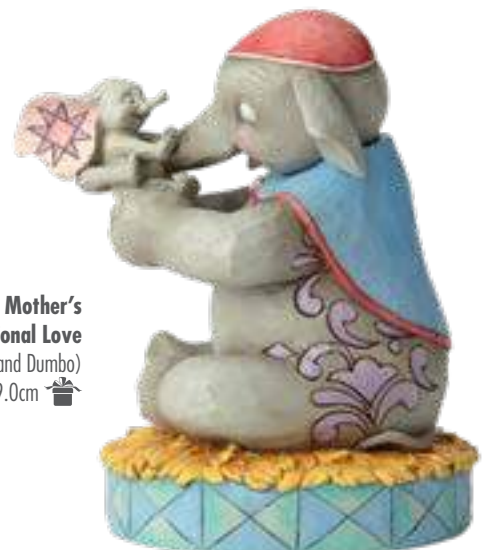

**4059746 Handmade Valentines**  
(Winnie the Pooh and Piglet)  
Height: 14.0cm 📦

**6005965 Love Floats**  
(Eeyore with Heart Balloon)  
Height: 20.0cm 📦

**6011920 Forever Friends**  
(Pooh & Piglet)  
Height: 13.0cm 📦

**6005966 Love Seat**  
(Tinker Bell on Heart)  
Height: 12.0cm 📦

**4046040 Opposites Attract**  
(Lady and the Tramp 60th Anniversary Piece)  
Height: 16.5cm 📦

**6001280 Clueless Casanova**  
(Stitch Figurine)  
Height: 15.5cm 📦

**6005961 Savannah Sweethearts**  
(Simba and Nala)  
Height: 13.0cm 📦

**6000973 A Mother's Unconditional Love**  
(Mrs. Jumbo and Dumbo)  
Height: 19.0cm 📦

CAN BE PERSONALISED

**4059748 Two Souls, One Heart**  
(Mickey Mouse and Minnie Mouse)  
Height: 17.5cm 🎁✍️

**4055436 A Magical Moment**  
(Mickey Mouse Proposing to Minnie Mouse Ring Dish)  
Height: 13.0cm 🎁

**6005960 Amorous Amphibians**  
(Tiana and Naveen as Frogs)  
Height: 11.0cm 🎁

**6008992 A Moonlit Dance**  
(Jack & Sally Romance)  
Height: 23.0cm 🎁