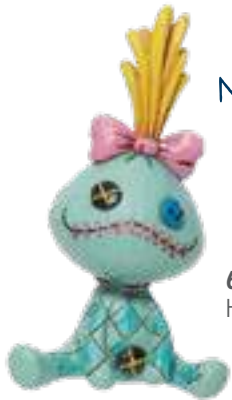

## Re-introductions

4033282 **Congratulations**  
(Mickey and Minnie)  
Height: 16.5cm 🎁

4016557 **Tea For Two**  
(Jaq and Gus)  
Height: 11.0cm 🎁

4048656 **Best Pals**  
(Mickey and Pluto)  
Height: 15.0cm 🎁

4013989 **Smooth For My Sweetie**  
(Mickey and Minnie)  
Height: 17.0cm 🎁

NEW

**6013081 Oswald**  
Height: 8.0cm 📦

NEW

**6011936 Timon**  
Height: 8.0cm 📦

NEW

**6011937 Pumba**  
Height: 7.5cm 📦

NEW

**6013082 Scrump**  
Height: 8.5cm 📦

**6010890 Angel**  
Height: 9.0cm 📦

**6009002 Stitch**  
Height: 8.0cm 📦

**6010888 Meeko**  
Height: 8.0cm 📦

**6010887 Bambi**  
Height: 6.5cm 📦

**4054285 Minnie Mouse with Heart**  
Height: 7.0cm 📦