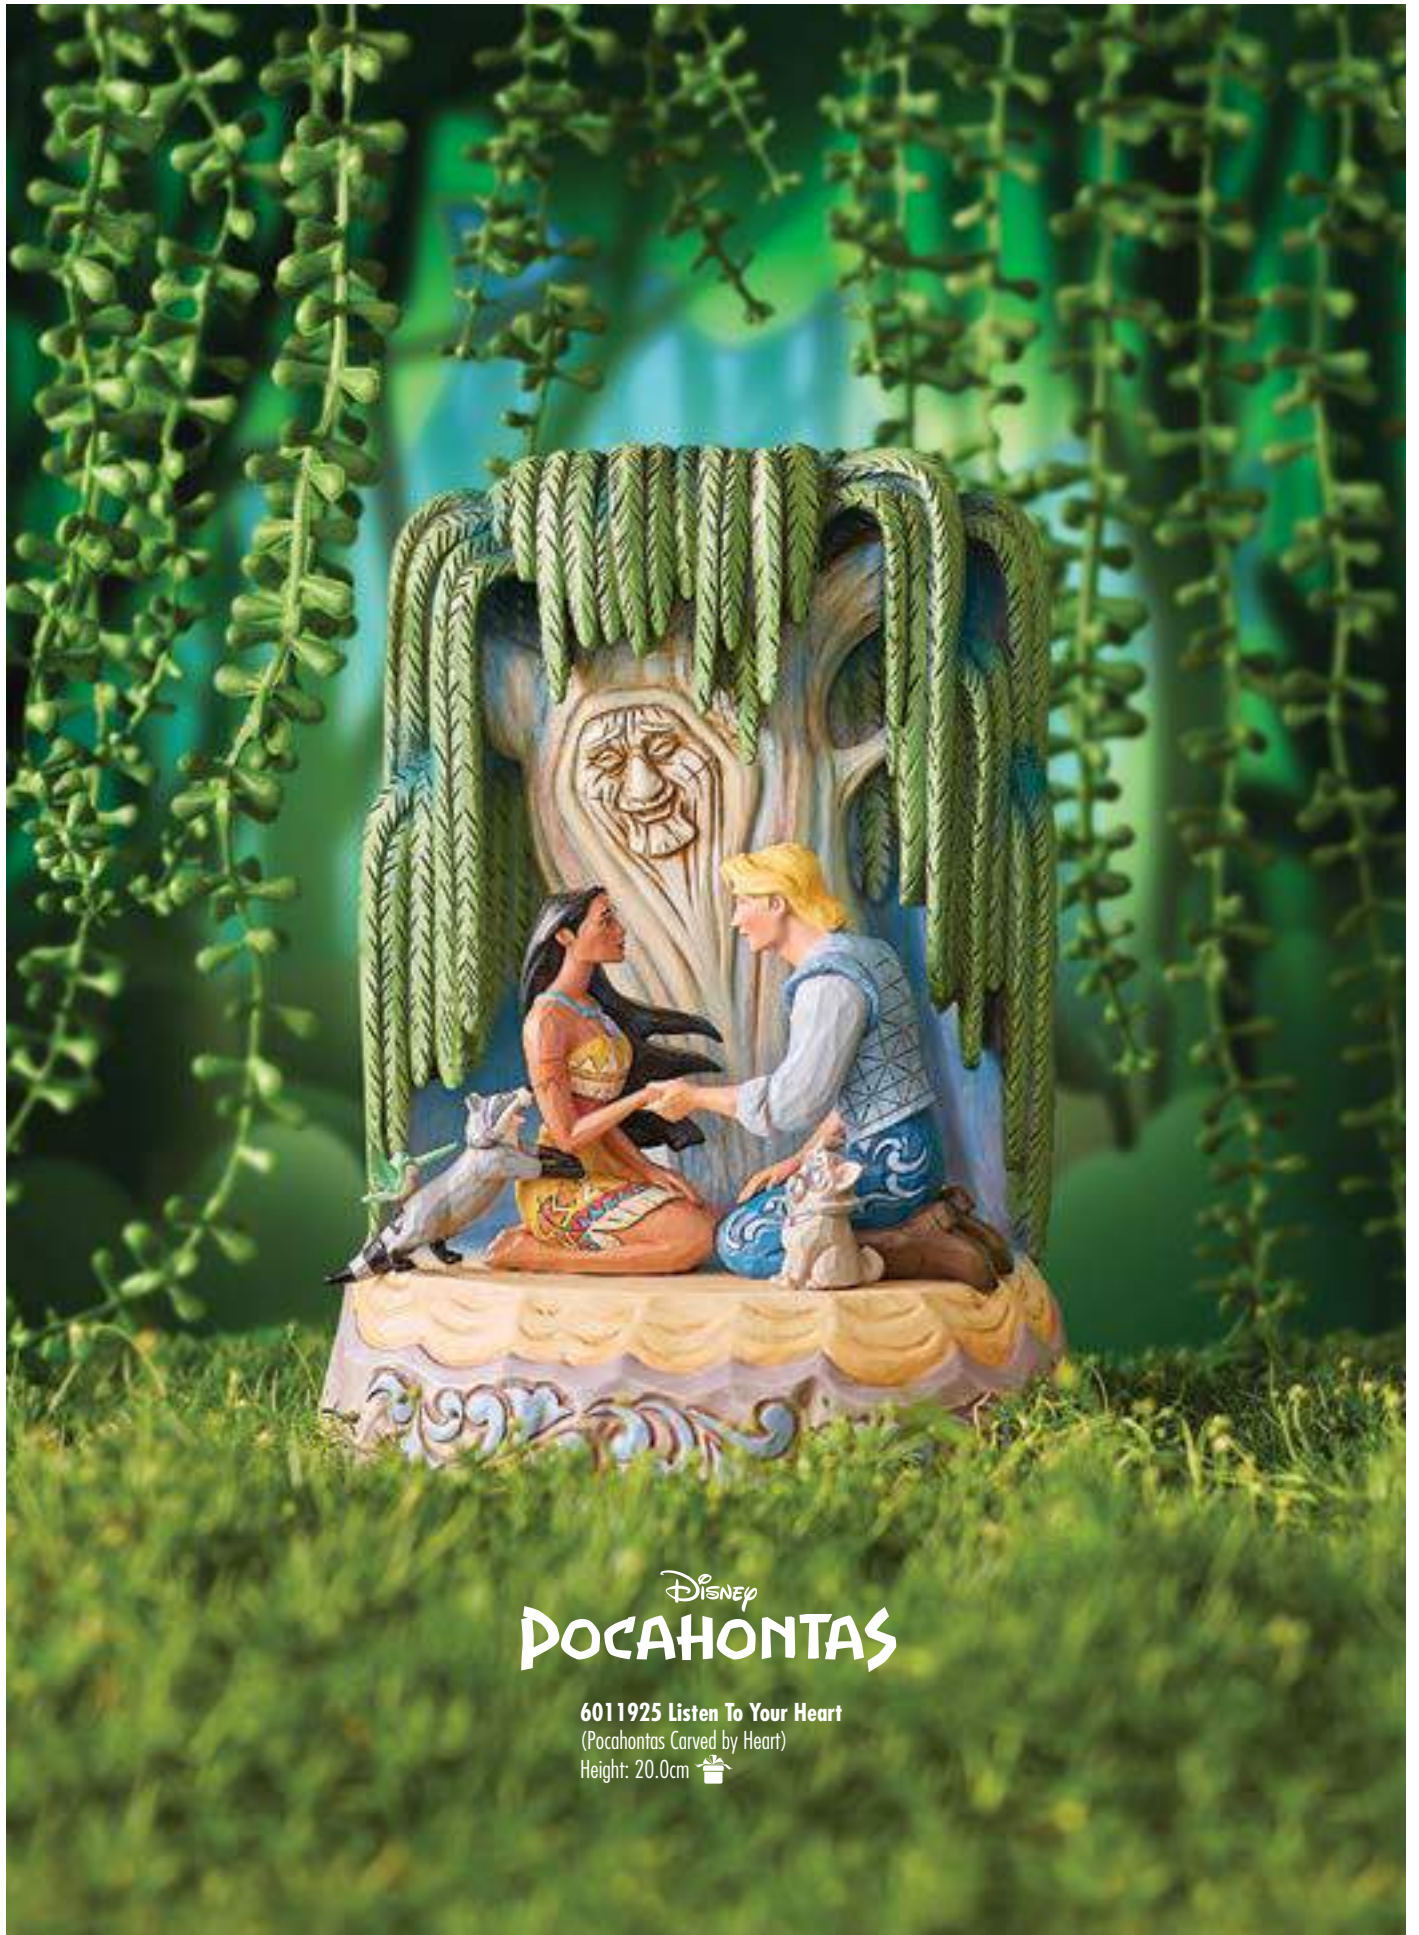

**6008063 Treasure strewn Tableau**  
(Peter Pan Flying Scene)  
Height: 21.5cm 🎁

**6005972 Cricket's The Name. Jiminy Cricket**  
(Jiminy Cricket Statement Figurine)  
Height: 35.0cm 🎁

**6000971 Big Trouble**  
(Stitch Statement Figurine)  
Height: 38.0cm 🎁

**6008998 Dreaming of Floating Lights**  
(Rapunzel Tower Scene)  
Height: 47.0cm 🎁

**4005434 Homeward Bound**  
(Seven Dwarfs)  
Height: 19.5cm 📦

Disney  
*Snow White*  
and the *Seven Dwarfs*

**6010881 A Wishing Apple**  
(Snow White and the Seven Dwarfs)  
Height: 20.5cm 📦

Disney  
**POCAHONTAS**

6011925 Listen To Your Heart  
(Pocahontas Carved by Heart)  
Height: 20.0cm 

**6010879 Carved by Heart  
Winnie the Pooh**  
Height: 18.0cm 📦

This stunning Winnie the Pooh statuette showcases the Hundred Acre Wood crew in stunning detail. Pooh, Piglet, Rabbit, Tigger, Owl, and Eeyore gather outside Pooh's house. Covered in astonishing patchwork detail, the piece is unmistakably Jim Shore.