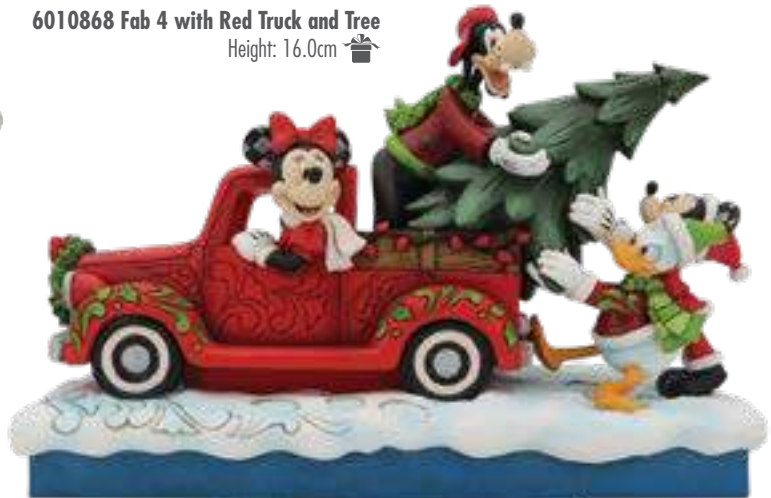

6013062 Christmas Sweetie  
(Winnie the Pooh Christmas)  
Height: 14.0cm 🎁

6013060 Secret Santa  
(Mickey Mouse with Gift)  
Height: 15.5cm 🎁

ONE SPECIAL BLUE GIFT IN EACH CASE

ROTATES WITH THE GENTLE TOUCH OF THE HAND!

6013061 Snowy Shenanigans  
(Stitch & Angel with Snowman Rotator)  
Height: 15.0cm 🎁

**6010872 Stitch**  
**Wrapped in Lights**  
 Height: 12.0cm 📺

**6010874 Tinkerbell**  
**Sitting in Holly**  
 Height: 13.0cm 📺

**6010871 Mickey and Minnie**  
**Ice Skating**  
 Height: 13.0cm 📺

**6010868 Fab 4 with Red Truck and Tree**  
 Height: 16.0cm 📺

**6010870 Minnie with**  
**Bag and Present**  
 Height: 11.5cm 📺

**6010869 Mickey with**  
**Stack of Presents**  
 Height: 11.5cm 📺