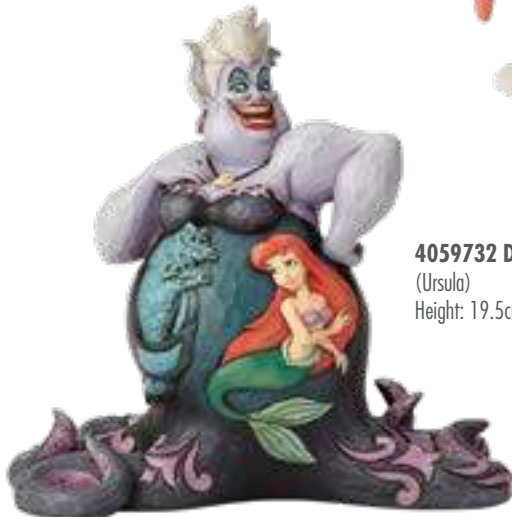

**6011922 A Rare and Beautiful Bloom**  
(Mulan with Clear Resin Cherry Blossom)  
Height: 12.0cm 📦

**6011924 An Enchanted Rose**  
(Belle with Clear Resin Rose)  
Height: 12.0cm 📦

**4059730 Daddy's Little Princess**  
(Ariel and King Triton)  
Height: 23.5cm 🎁

**4054274 Fun and Friends**  
(Ariel with Flounder)  
Height: 13.0cm 🎁

**4045241 Sanctuary by the Sea**  
(Ariel)  
Height: 15.5cm 🎁

**4037501 Dreaming under the Sea**  
(Ariel)  
Height: 16.0cm 🎁

**6005954 Mermaid by Moonlight**  
(Ariel Sitting on a Rock with Light up Moon)  
Height: 19.0cm 🎁💡  
2 x AAA batteries required.

**4059732 Deep Trouble**  
(Ursula)  
Height: 19.5cm 🎁

**6008064 Over the Big Top**  
(Dumbo Circus out of Tent)  
Height: 24.0cm 🎁

**6011915 A Gift Of Love**  
(Dumbo with Heart)  
Height: 12.0cm 🎁

**6001271 Born Showman**  
(Genie)  
Height: 21.0cm 🎁

**6005967 Group Hug!**  
(Aladdin)  
Height: 21.0cm 🎁

**6005968 Villainous Viper**  
(Jafar)  
Height: 22.5cm 🎁

**6010886 Abu with Genie Lamp**  
Height: 11.0cm 🎁

**6011932 Mischievous Mates**  
(Chip & Dale)  
Height: 13.0cm 🎁