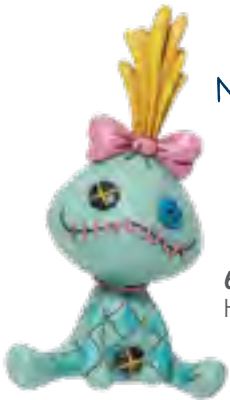

# Disney HOCUS POCUS

6011939 | Put A Spell On You  
(Hocus Pocus)  
Height: 22.0cm 🎁

4013989 **Smooth For My Sweetie**  
(Mickey and Minnie)  
Height: 17.0cm 🎁

NEW

**6013081 Oswald**  
Height: 8.0cm 📦

NEW

**6011936 Timon**  
Height: 8.0cm 📦

NEW

**6011937 Pumba**  
Height: 7.5cm 📦

NEW

**6013082 Scrump**  
Height: 8.5cm 📦

**6010890 Angel**  
Height: 9.0cm 📦

**6009002 Stitch**  
Height: 8.0cm 📦

**6010888 Meeko**  
Height: 8.0cm 📦

**6010887 Bambi**  
Height: 6.5cm 📦

ALL MINI FIGURINES FEATURE WINDOW BOX PACKAGING

**4054285 Minnie Mouse with Heart**  
Height: 7.0cm 📦

**6000960 Pegasus**  
Height: 8.0cm 📦

**4054284 Mickey Mouse with Flowers**  
Height: 7.0cm 📦

**6010889 Timothy Mouse**  
Height: 9.5cm 📦

6010107 Maire Holding Heart  
Height: 9.0cm 🎁