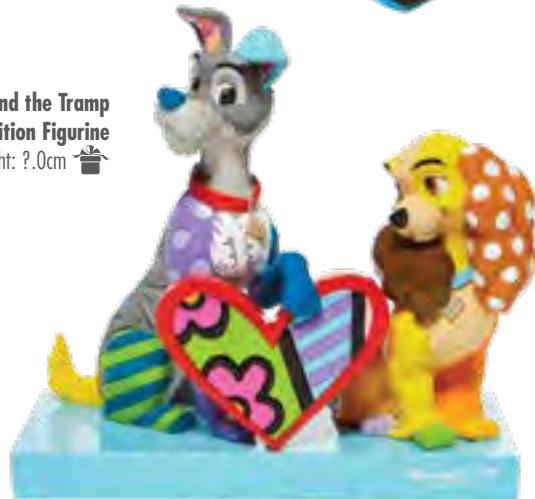

4058179 Mickey Mouse And Minnie Mouse Wedding  
Height: 19.0cm 🎁

6003345 Mickey Mouse Thinking  
Height: 15.0cm 🎁

6003341 Fashionista Minnie Mouse  
Height: 21.0cm 🎁

4023846 Minnie Mouse  
Height: 20.0cm 🎁

6007094 Mickey Mouse with Pluto  
Height: 21.0cm 🎁

4030815 Sorcerer Mickey  
Height: 23.0cm 🎁

**4059577 Steamboat Minnie Mouse**  
Height: 16.0cm 📦

**6007097 Oswald**  
Height: 20.0cm 📦

**6008526 Goofy**  
Height: 25.5cm 📦

**6006083 Mickey Mouse with Top Hat**  
Height: 22.0cm 📦

**6008528 Lady and the Tramp**  
Numbered Limited Edition Figurine  
Height: ?.0cm 📦

**4023844 Donald Duck**  
Height: 18.0cm 📦

**4051800 Uncle Scrooge**  
Height: 15.5cm 📦

**6008527 Donald Duck**  
Height: 18.0cm 📦

Disney  
**Pinocchio**

6006081 Pinocchio  
Height: 21.0cm 📦

4050481 Eeyore  
Height: 11.0cm 📦

6006084 The Lion King  
Height: 15.0cm 📦

6007096 Baby Dumbo  
Height: 18.0cm 📦