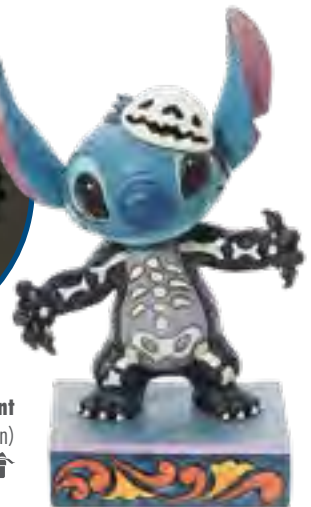

**6008075 Bizarre Bunny**  
(Stitch Running off with Easter Basket)  
Height: 14.5cm 📦

**6008989 Terrifying Trick-or-Treaters**  
(Minnie & Mickey Halloween)  
Height: 13.0cm 🎁

**6007078 Scream Queen**  
(Halloween Minnie Mouse)  
Height: 13.5cm 🎁

**6007077 Creature Feature**  
(Halloween Mickey Mouse)  
Height: 13.5cm 🎁

FIGURINES GLOW  
IN THE DARK

**6013052 Cutest Pumpkins in the Patch**  
(Mickey and Minnie Boo Pumpkins)  
Height: 18.0cm 🎁

**6013053 Spooky Experiment**  
(Stitch Skeleton)  
Height: 15.0cm 🎁

**6007080 Stitch O'Lantern**  
(Stitch inside Pumpkin)  
Height: 12.0cm 🎁

**6010863 Vamp 626**  
(Vampire Stitch)  
Height: 16.0cm 🎁

**6008987 Lovable Buccaneer**  
(Pirate Stitch)  
Height: 15.5cm 🎁

Disney  
**MICKEY**  
AND FRIENDS

**6010861 Hay There!**  
(Scarecrow Minnie Mouse)  
Height: 16.5cm 

**6010862 Scaredy-Crow**  
(Scarecrow Mickey Mouse)  
Height: 19.0cm 

**6013054 Spiral Hill's Romance**  
 (Nightmare Jack, Sally, Zero and his Gravestone)  
 Height: 20.0cm 📏