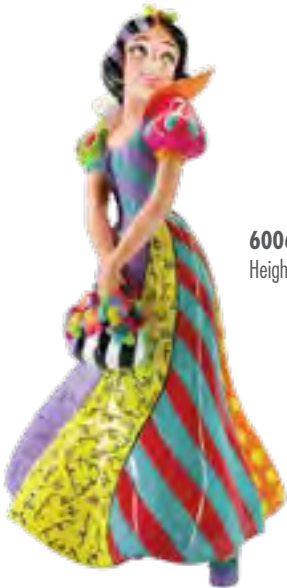

**6006083 Mickey Mouse with Top Hat**  
Height: 22.0cm 📦

**6008528 Lady and the Tramp**  
Numbered Limited Edition Figurine  
Height: ?.0cm 📦

**4023844 Donald Duck**  
Height: 18.0cm 📦

**4051800 Uncle Scrooge**  
Height: 15.5cm 📦

**6008527 Donald Duck**  
Height: 18.0cm 📦

Disney  
**Pinocchio**

6006081 Pinocchio  
Height: 21.0cm 📦

4050481 Eeyore  
Height: 11.0cm 📦

6006084 The Lion King  
Height: 15.0cm 📦

6007096 Baby Dumbo  
Height: 18.0cm 📦

4050482 Dumbo  
Height: 10.0cm 📦

4056846 Peter Pan  
Height: 20.0cm 📦

6007095 Angel  
Height: 21.5cm 📦

4051799 Cheshire Cat  
Height: 14.5cm 📦

6006082 Snow White  
Height: 21.0cm 📦

6008525 Queen of Hearts  
Height: 20.5cm 📦

6008524 Alice  
Height: 18.0cm 📦

6009051 Ursula  
Height: 17.0cm 📦

6009052 Ariel  
Height: 17.0cm 📦

**6008530 Cogsworth**  
Height: 9.0cm 📦

**6008529 Lumiere**  
Height: 9.0cm 📦

**6008532 Gus**  
Height: 7.5cm 📦