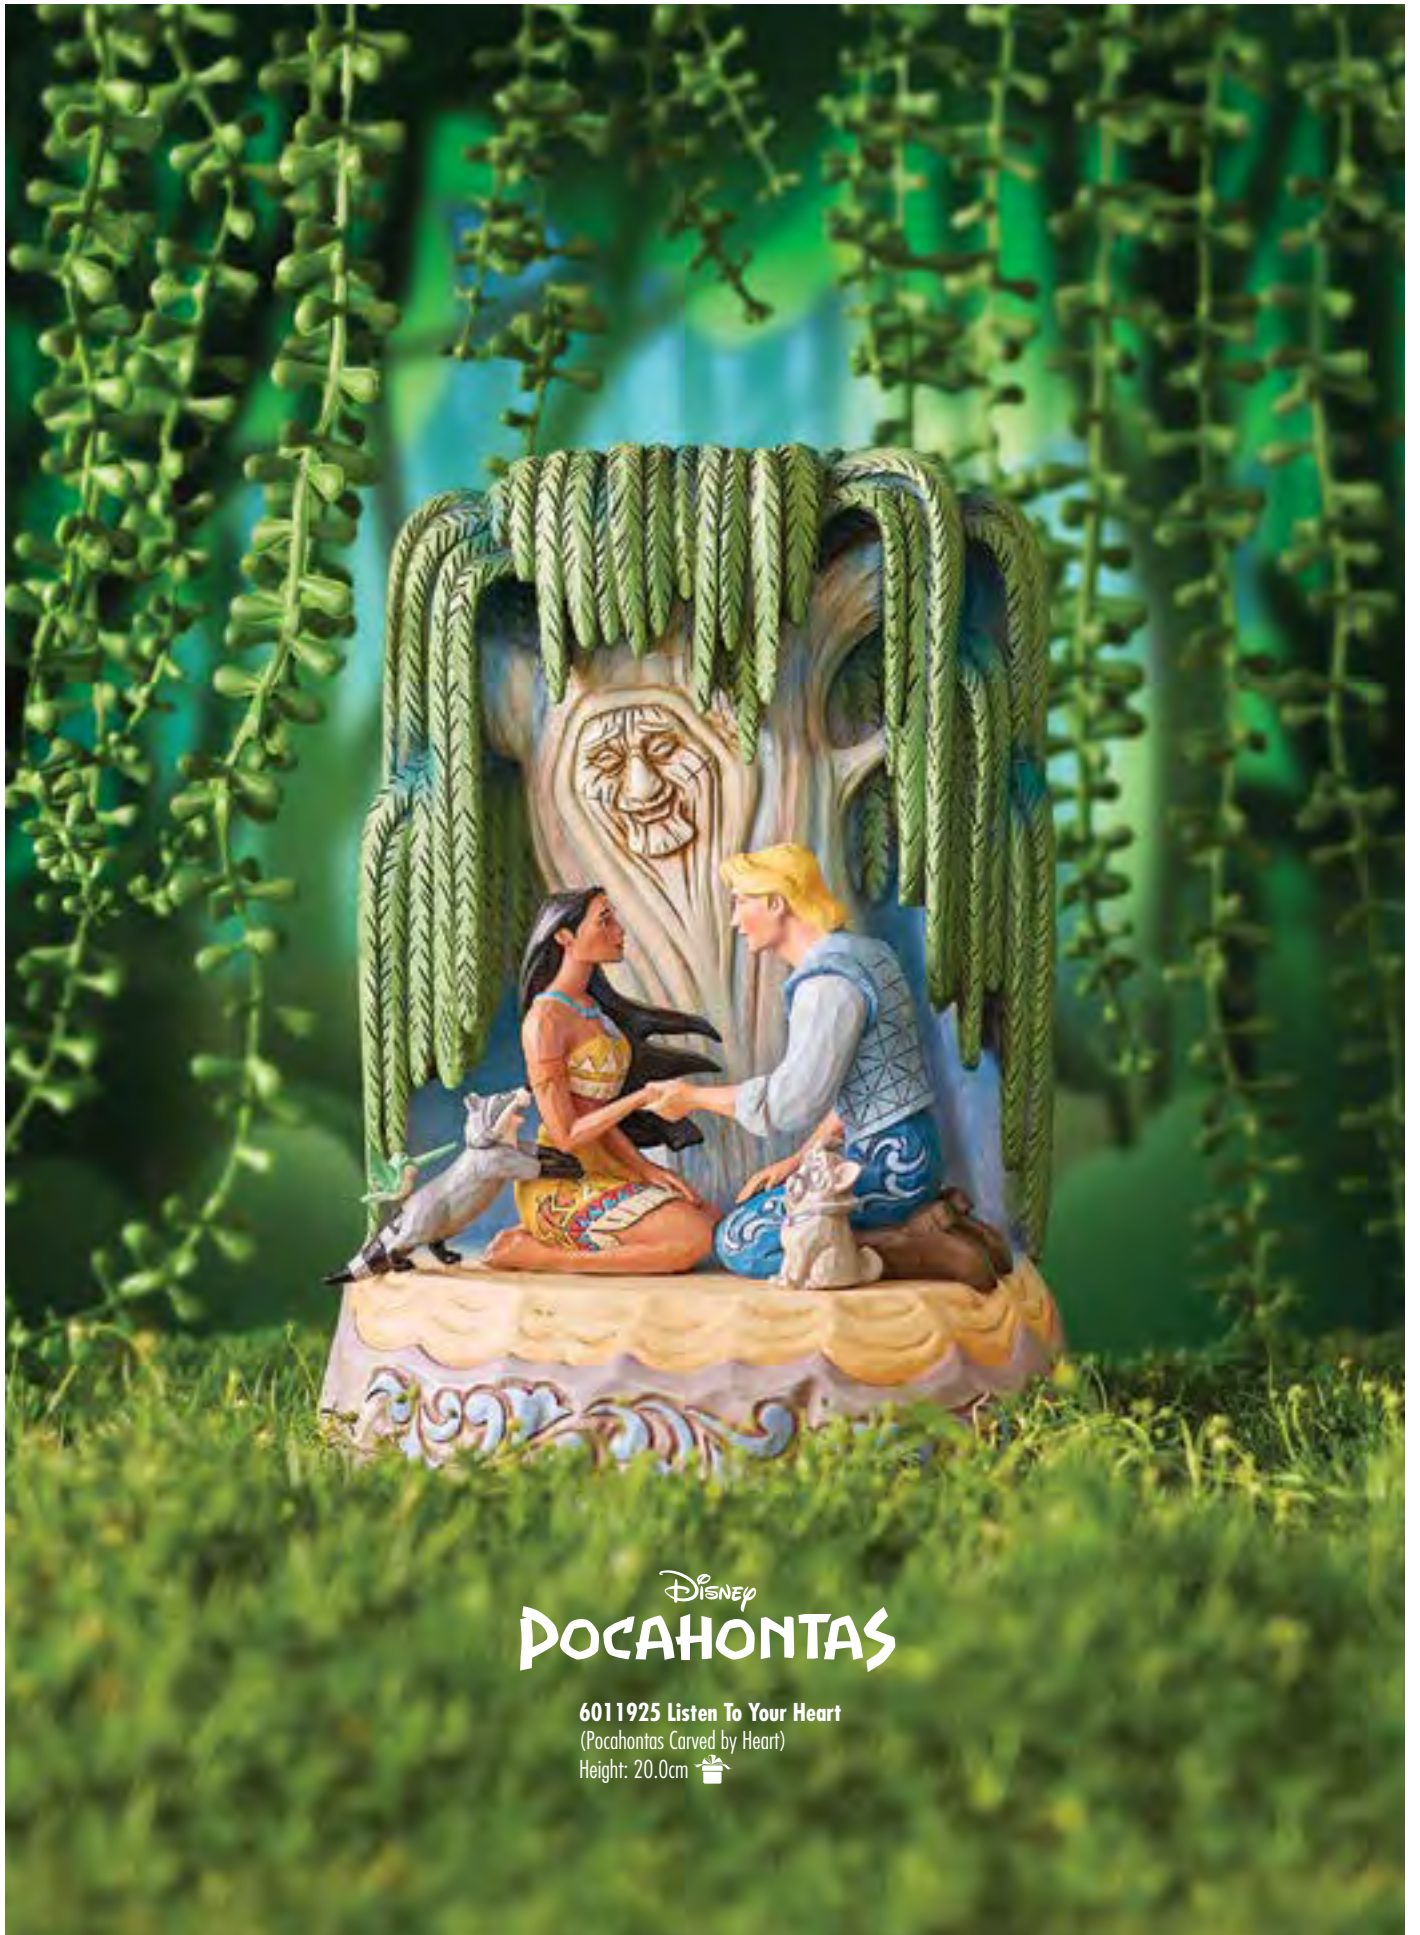

**4005434 Homeward Bound**  
(Seven Dwarfs)  
Height: 19.5cm 📦

Disney  
*Snow White*  
and the *Seven Dwarfs*

**6008063 Treasure strewn Tableau**  
(Peter Pan Flying Scene)  
Height: 21.5cm 📦

**6010881 A Wishing Apple**  
(Snow White and the Seven Dwarfs)  
Height: 20.5cm 📦

Disney  
**POCAHONTAS**

6011925 Listen To Your Heart  
(Pocahontas Carved by Heart)  
Height: 20.0cm 

**6010879 Carved by Heart  
Winnie the Pooh**  
Height: 18.0cm 📦

This stunning Winnie the Pooh statuette showcases the Hundred Acre Wood crew in stunning detail. Pooh, Piglet, Rabbit, Tigger, Owl, and Eeyore gather outside Pooh's house. Covered in astonishing patchwork detail, the piece is unmistakably Jim Shore.