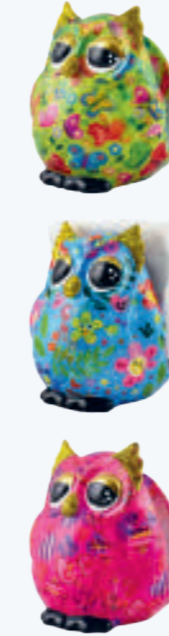

OLIVE 148-01018

Napkin holder owl - 3 ass.
Medium (L12xD11xH13 cm)
Packed in a colourful gift box

PRE-ORDER

MEDIUM