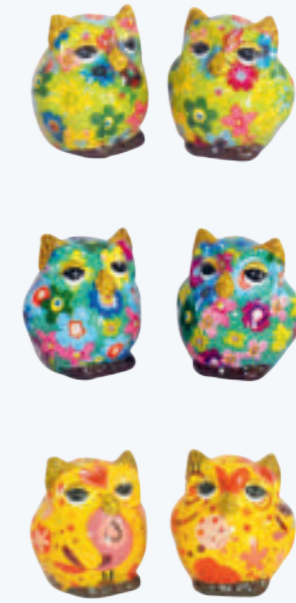

OLIVE 148-00760

Pepper & salt shaker owl - 3 ass.
Small (L5xD6xH6 cm)
Packed in a colourful gift box