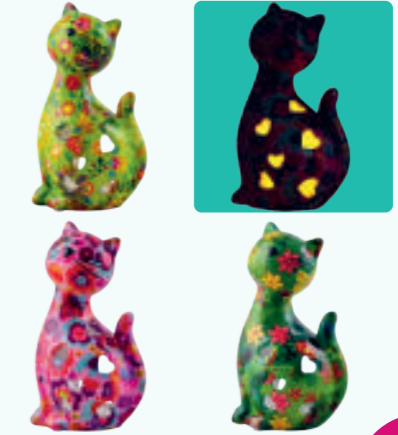

T-light holder glass ball frog
'gold sparkle' - 3 ass.
Small (L 9,4xD9,4xH8,7 cm)

PRE-ORDER

SMALL

RANDOLPH 148-00805

T-light holder - Christmas tree with moose - 2 ass.
Medium (L20xD10xH10 cm)

MEDIUM

SMALL

PRE-ORDER

TOTO

148-01027

T-light holder bear - 3 ass.
Small (L10xD8xH14 cm)

PRE-ORDER

CARMEL

148-01028

T-light holder cat - 3 ass.
Small (L10xD7xH16 cm)

PRE-ORDER