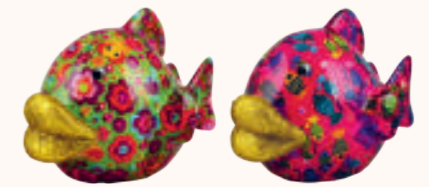

148-00867

Money box bunny - 6 ass.
Small (L11,5xD7,5xH11,3 cm)
Free display included

NEW

JACK

148-01012

Money box french bulldog - 3 ass.
Small (L13xD5,5xH9,5 cm)
Free display included

FREE GIFT BOX

Included with each money box size M, L, and XL

FREDDY

148-00003

Money box frog - 6 ass.
Medium (L16,5xD15xH16,5 cm)
Free gift box included

NEW

MAX

148-00004

Money box frog - 6 ass.
Medium (L15xD17xH15 cm)
Free gift box included

MEDIUM

DUCKY

148-00006

Money box duck - 6 ass.
Medium (L15xD14,5xH17 cm)
Free gift box included

KELLY

148-00007

Money box fish - 6 ass.
Medium (L14xD21xH13,50 cm)
Free gift box included

**BELLA**

148-00022