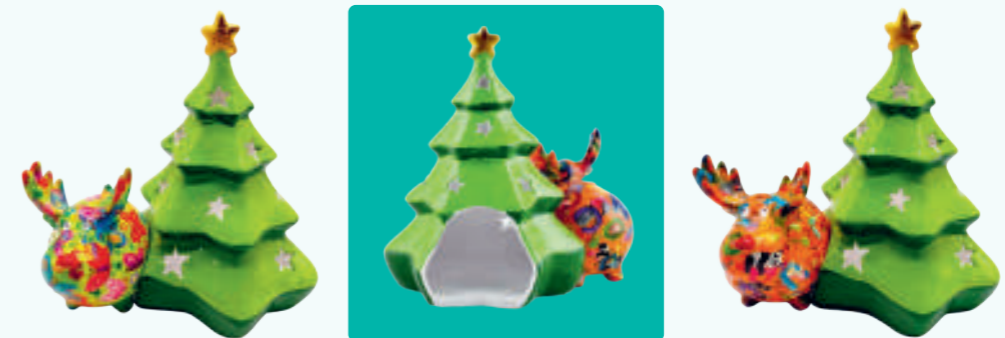

RANDOLPH 148-00805

T-light holder - Christmas tree with moose - 2 ass.
Medium (L20xD10xH10 cm)

MEDIUM