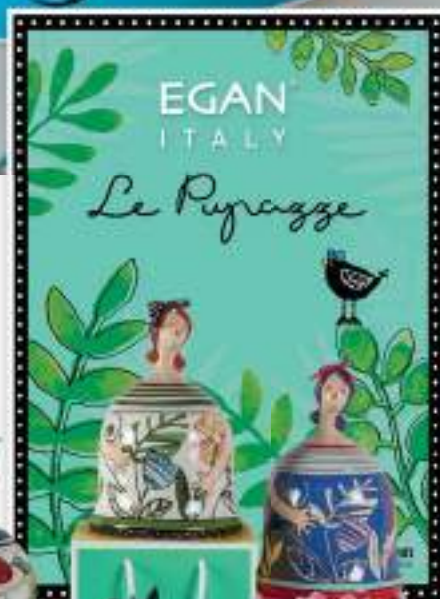

EXP074

shop window kit
Schaufensterskit
kit vitrine
kit escaparate