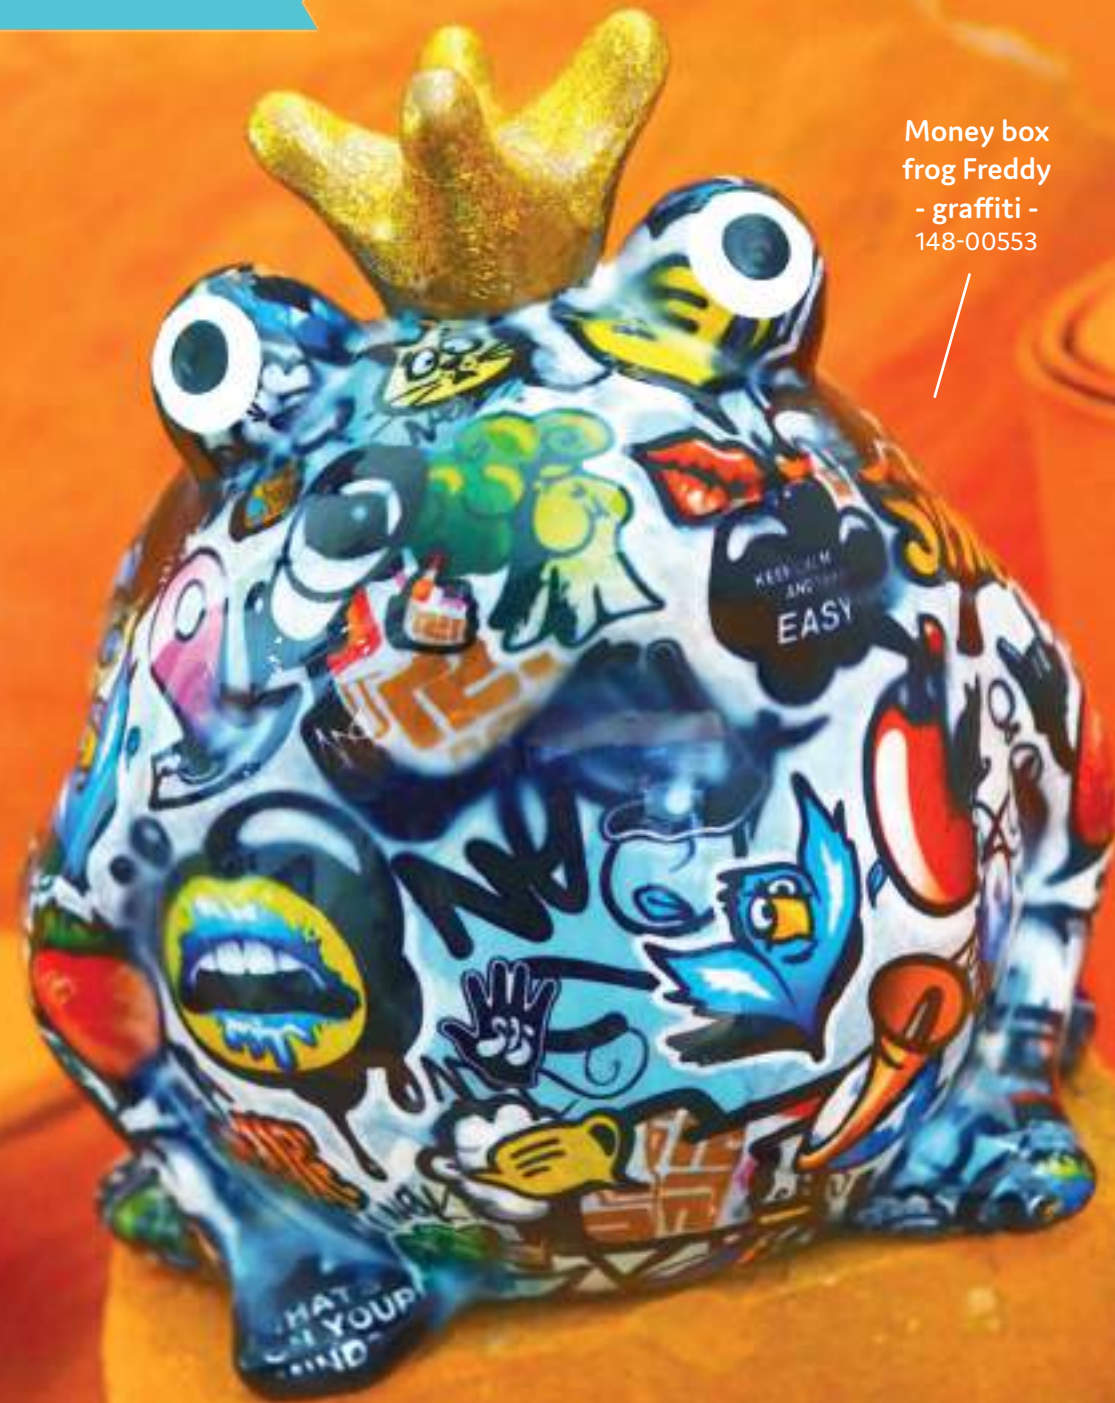

VARIOUS DIMENSIONS

HARLEY/TALON/ARLO/NERON

148-00736

DECO STATUE HIPPO/PANTHER/ELEPHANT/LION - DOWNTOWN MADNESS - L - 4 ASS.

VARIOUS DIMENSIONS

GRAFFITI

Money box
frog Freddy
- graffiti -
148-00553

RYAN