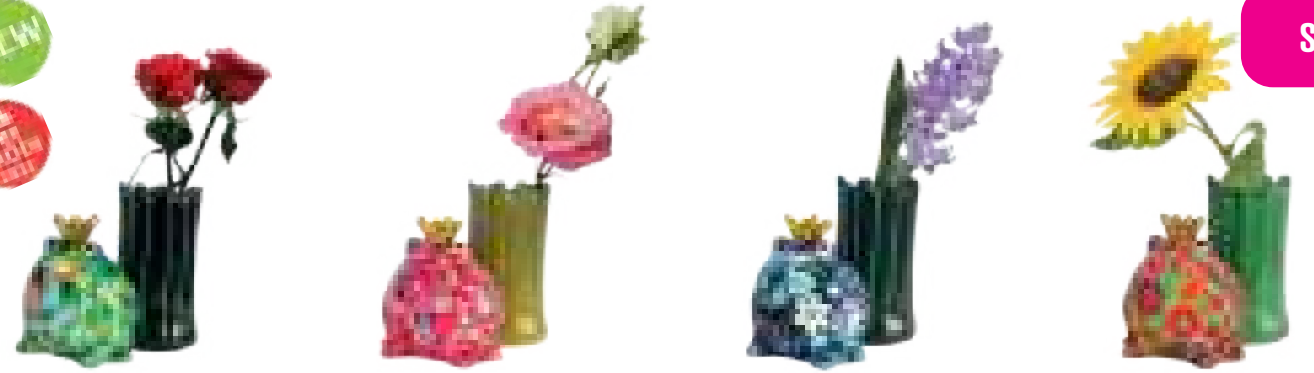

L 22.2 x D 19.5 x H 16.5 CM

*148-00743

FLOWERS

Flower vases

NEW
FREE
ORDER
2023

Flower vase
cat Caramel
148-00747

NEW
FREE
ORDER
2023

SMALL