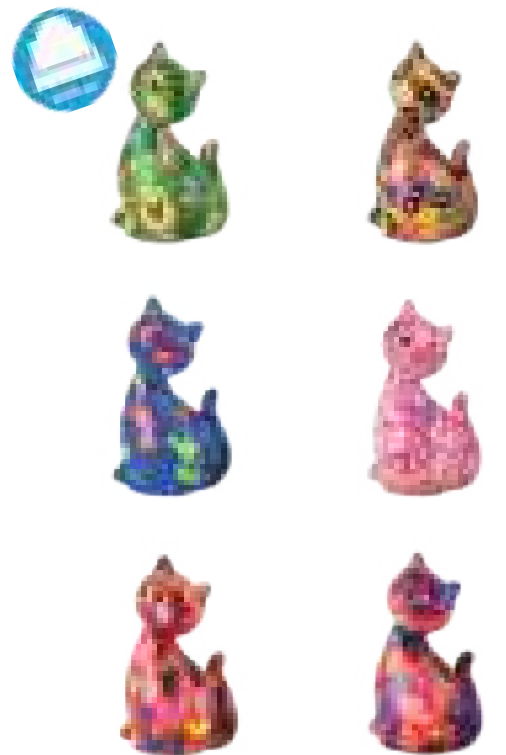

MONEY BOX DOG - S - 6 ASS.

L 13 x D 8.5 x H 10 CM

ZARA

148-00302

MONEY BOX ELEPHANT - S - 6 ASS.

L 13 x D 6.5 x H 12.5 CM

ERROL

148-00304

MONEY BOX OWL - S - 6 ASS.

L 8.25 x D 8 x H 10 CM

FREDDY

148-00305

MONEY BOX FROG - S - 6 ASS.

L 9 x D 8 x H 10 CM

GISELLE

148-00479

MONEY BOX SHEEP - S - 6 ASS.

L 11.2 x D 8.3 x H 9.2 CM

CARAMEL

148-00569

MONEY BOX CAT - S - 6 ASS.

L 8.2 x D 6.8 x H 13 CM

MARTHA

148-00626