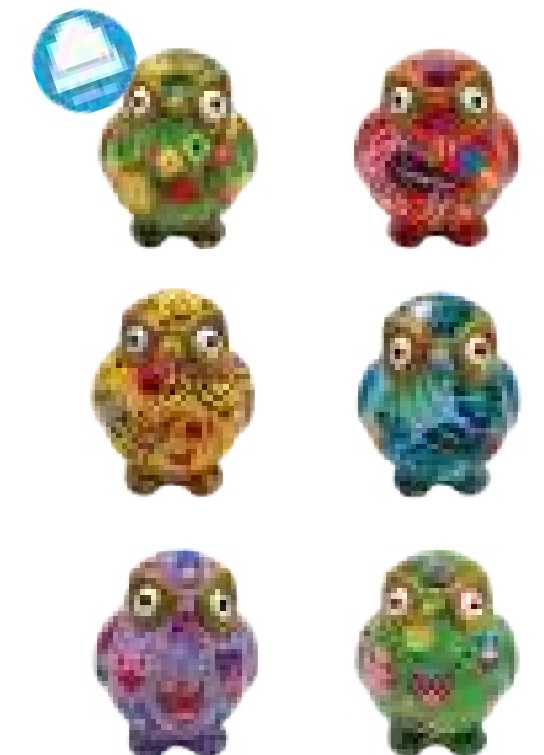

e.g. money box pig
148-00687
approx. 25 CM height

XL

EXTRA
LARGE

e.g. money box frog
148-00110
approx. 35 CM height

XXL

EXTRA EXTRA
LARGE

e.g. money box giant frog
148-00698A
approx. 55 CM height

MONEY BOXES

Money box
frog Freddy
148-00003

DOROTHY

148-00248

MONEY BOX CAT - S - 6 ASS.

L 11.5 x D 6.8 x H 11.7 CM

SMALL

BRUNO

148-00249

MONEY BOX DOG - S - 6 ASS.

L 13 x D 8.5 x H 10 CM

ZARA

148-00302

MONEY BOX ELEPHANT - S - 6 ASS.

L 13 x D 6.5 x H 12.5 CM

ERROL

148-00304

MONEY BOX OWL - S - 6 ASS.

L 8.25 x D 8 x H 10 CM

FREDDY

148-00305

MONEY BOX FROG - S - 6 ASS.

L 9 x D 8 x H 10 CM

GISELLE

148-00479