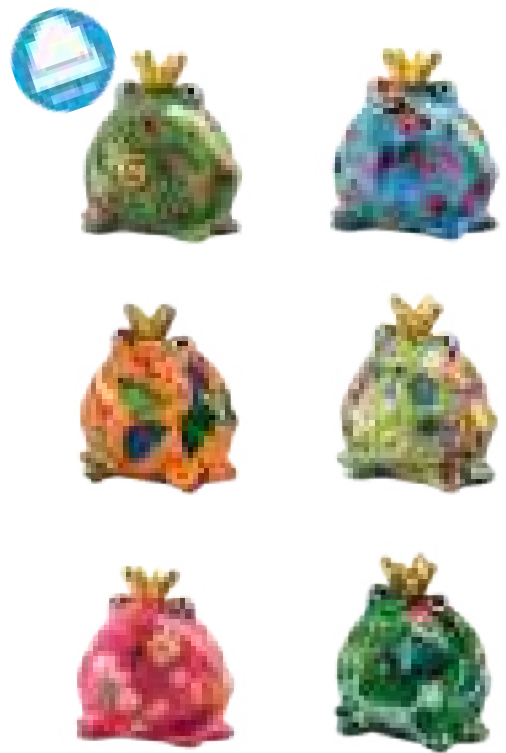

e.g. money box pig
148-00687
approx. 25 CM height

XL

EXTRA
LARGE

e.g. money box frog
148-00110
approx. 35 CM height

XXL

EXTRA EXTRA
LARGE

e.g. money box giant frog
148-00698A
approx. 55 CM height

MONEY BOXES

MONEY BOX DOG - S - 6 ASS.

L 13 x D 8.5 x H 10 CM

ZARA

148-00302

MONEY BOX ELEPHANT - S - 6 ASS.

L 13 x D 6.5 x H 12.5 CM

ERROL

148-00304

MONEY BOX OWL - S - 6 ASS.

L 8.25 x D 8 x H 10 CM

FREDDY

148-00305

MONEY BOX FROG - S - 6 ASS.

L 9 x D 8 x H 10 CM

GISELLE

148-00479

MONEY BOX SHEEP - S - 6 ASS.

L 11.2 x D 8.3 x H 9.2 CM

CARAMEL

148-00569

MONEY BOX CAT - S - 6 ASS.

L 8.2 x D 6.8 x H 13 CM

MARTHA

148-00626