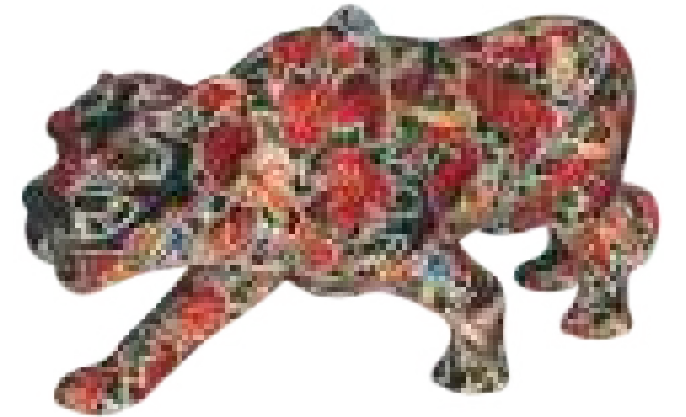

148-00731

DECO STATUE ANIMAL MIX - SWEET SAILOR - M - 8 ASS.

VARIOUS DIMENSIONS

LARGE

TYSON THE GORILLA L 23.3 x D 11.5 x H 33.3 CM

BORIS THE GRIZZLY L 20.9 x D 16 x H 32.3 CM

HARLEY THE HIPPO L 32.3 x D 14.5 x H 25.4 CM