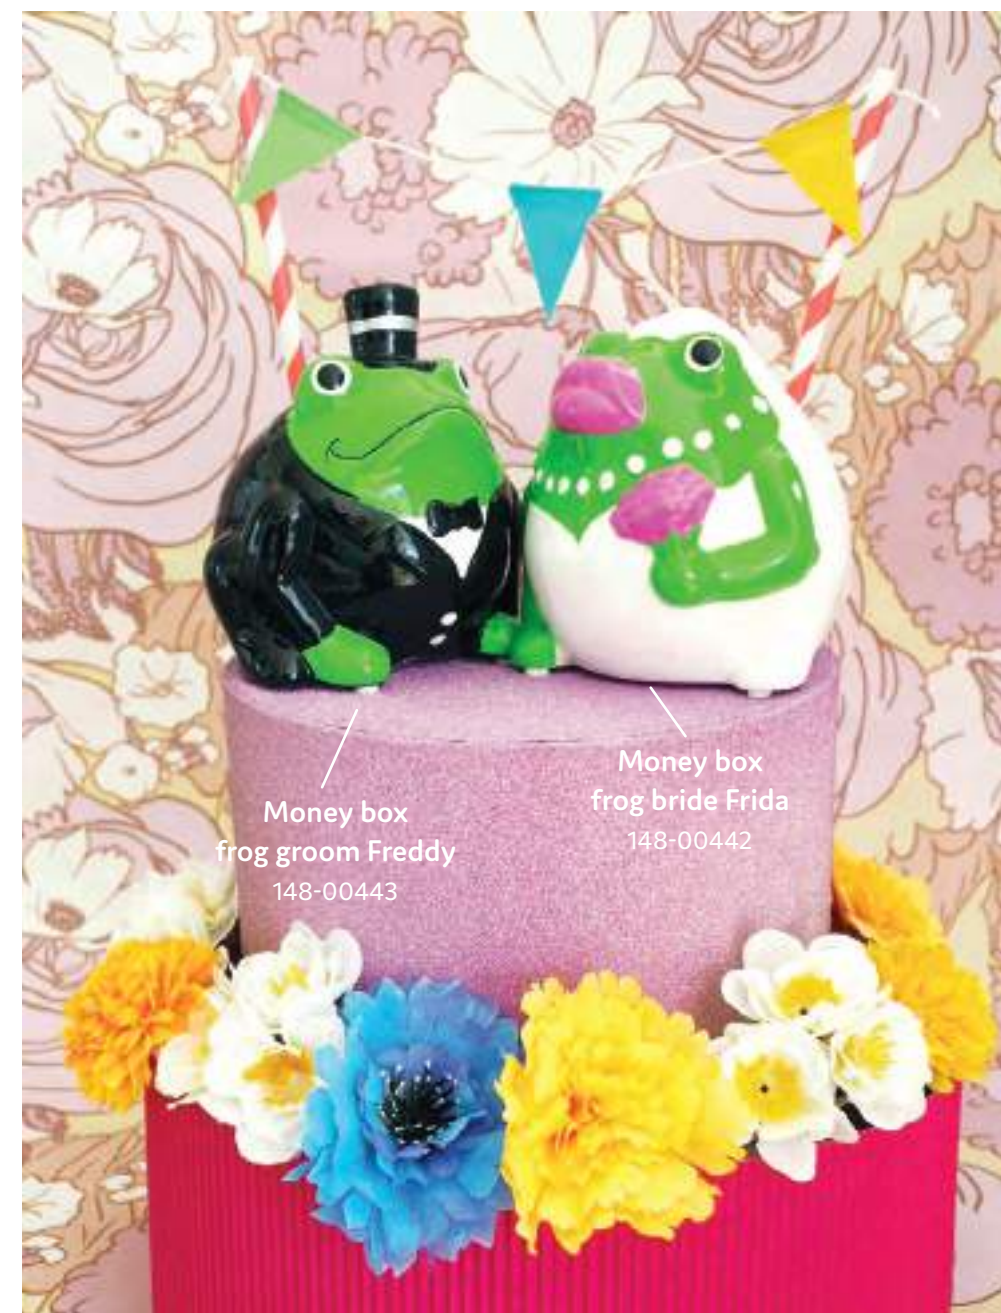

L 8.7 x D 7.7 x H 10 CM XS S M L

GINGERBREAD FREDDY 148-00558
MONEY BOX - FROGMANIA - S

L 8.5 x D 7.8 x H 9.8 CM XS S M L

GRADUATE FREDDY 148-00466
MONEY BOX - FROGMANIA - S

L 9 x D 9 x H 10.5 CM XS S M L

TOURIST FREDDY 148-00467
MONEY BOX - FROGMANIA - S

L 9.3 x D 9 x H 9.3 CM XS S M L

FREDDY POTTER 148-00468
MONEY BOX - FROGMANIA - S

L 8.9 x D 8.3 x H 9 CM XS S M L

FREDDY FROST 148-00559
MONEY BOX - FROGMANIA - S

L 8.5 x D 7.5 x H 9.6 CM XS S M L

FRIDA MONROE 148-00469
MONEY BOX - FROGMANIA - S

L 10 x D 9.5 x H 9.5 CM XS S M L

DISPLAY FROGMANIA - 12 REFS 148-00476

L 38 x D 26.5 x H 33.5 CM

DISPLAY FROGMANIA - 24 REFS 148-00477

L 15 x D 50 x H 80 CM

Money box
frog groom Freddy
148-00443

Money box
frog bride Frida
148-00442

FLOWERS

Single flower vases

Single flower vase
chicken Matilda
148-00679

SINGLE FLOWER VASE MATILDA THE CHICKEN