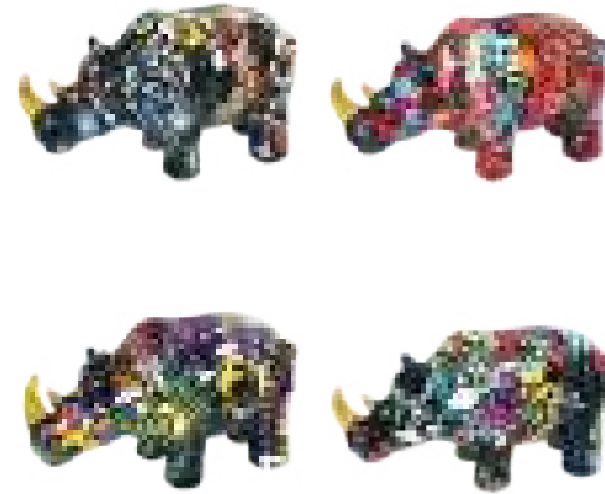

VARIOUS DIMENSIONS

HARLEY/TALON/ARLO/NERON

148-00736

DECO STATUE HIPPO/PANTHER/ELEPHANT/LION - DOWNTOWN MADNESS - L - 4 ASS.

VARIOUS DIMENSIONS

GRAFFITI

Money box
frog Freddy
- graffiti -
148-00553

RYAN