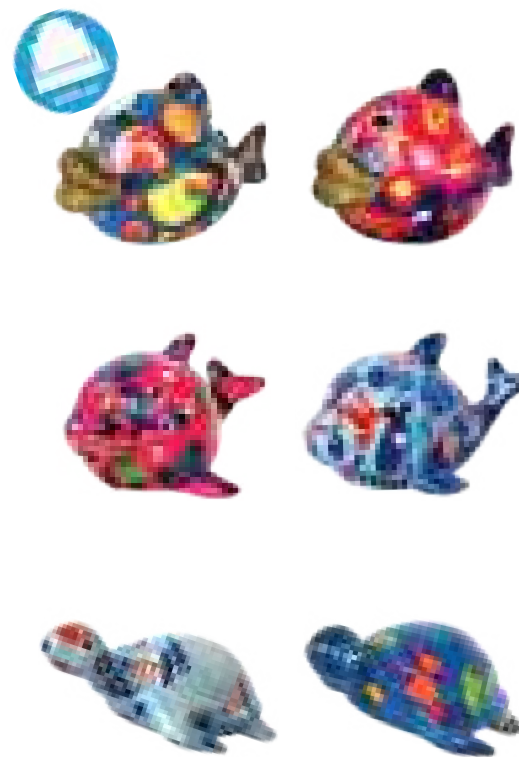

L 12.4 x D 6.5 x H 11.8 CM

RANDOLPH

148-00630

MONEY BOX MOOSE - S - 6 ASS.

L 10.5 x D 6.2 x H 10.7 CM

ZEPPY

148-00631

MONEY BOX TURTLE - S - 6 ASS.

L 12.3 x D 8.2 x H 9 CM

DARCY

148-00632

MONEY BOX ELEPHANT - S - 6 ASS.

L 11.5 x D 7 x H 13.7 CM

KELLY/RAPHAEL/TWISTY

148-00680

MONEY BOX FISH/SEA TURTLE/DOLPHIN - S - 6 ASS.

approx. L 13 x D 9 x H 7 CM

Money box turtle Zeppy
148-00642

MEDIUM

FREDDY

148-00003

MONEY BOX FROG - M - 6 ASS.

L 18 x D 16 x H 14 CM

DUCKY

148-00006

MONEY BOX DUCK - M - 6 ASS.

L 16 x D 16 x H 14 CM

KELLY

148-00007

MONEY BOX FISH - M - 6 ASS.

L 14 x D 21 x H 13.50 CM

BELLA