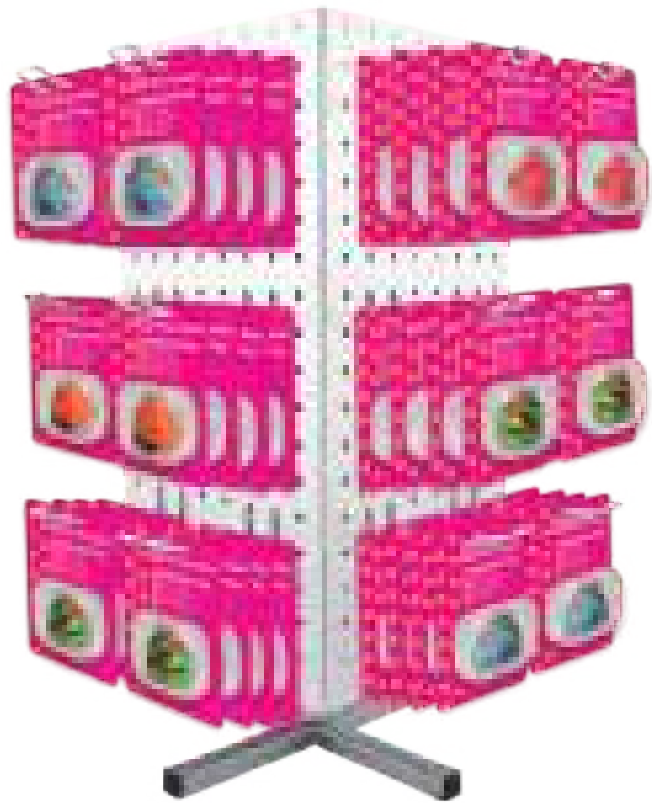

MINIATURE DISPLAY

148-00722

DISPLAY FOR MINIATURES -
INCLUDES 8 FREE MINIATURES

L 27 x D 16 x H 27 CM