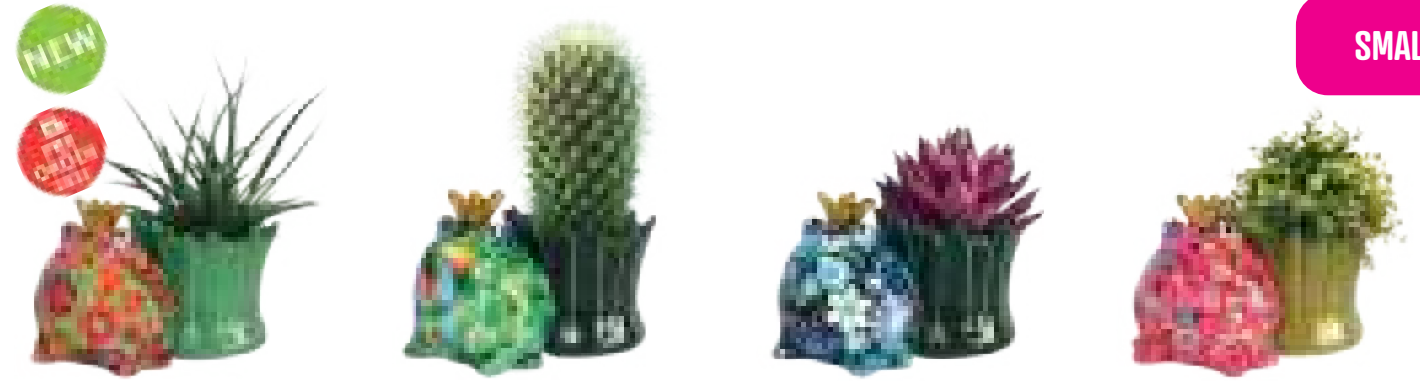

FLOWERS

Flower pots

NEW
FREE
COURIER
DELIVERY

Flower pot
frog Freddy
148-00739

Flower vase
frog Freddy
148-00744

SMALL

FREDDY

FLOWER POT FROG - S - 4 ASS.
*PLANT NOT INCLUDED
L 16.4 x D 10.6 x H 10.5 CM

*148-00738