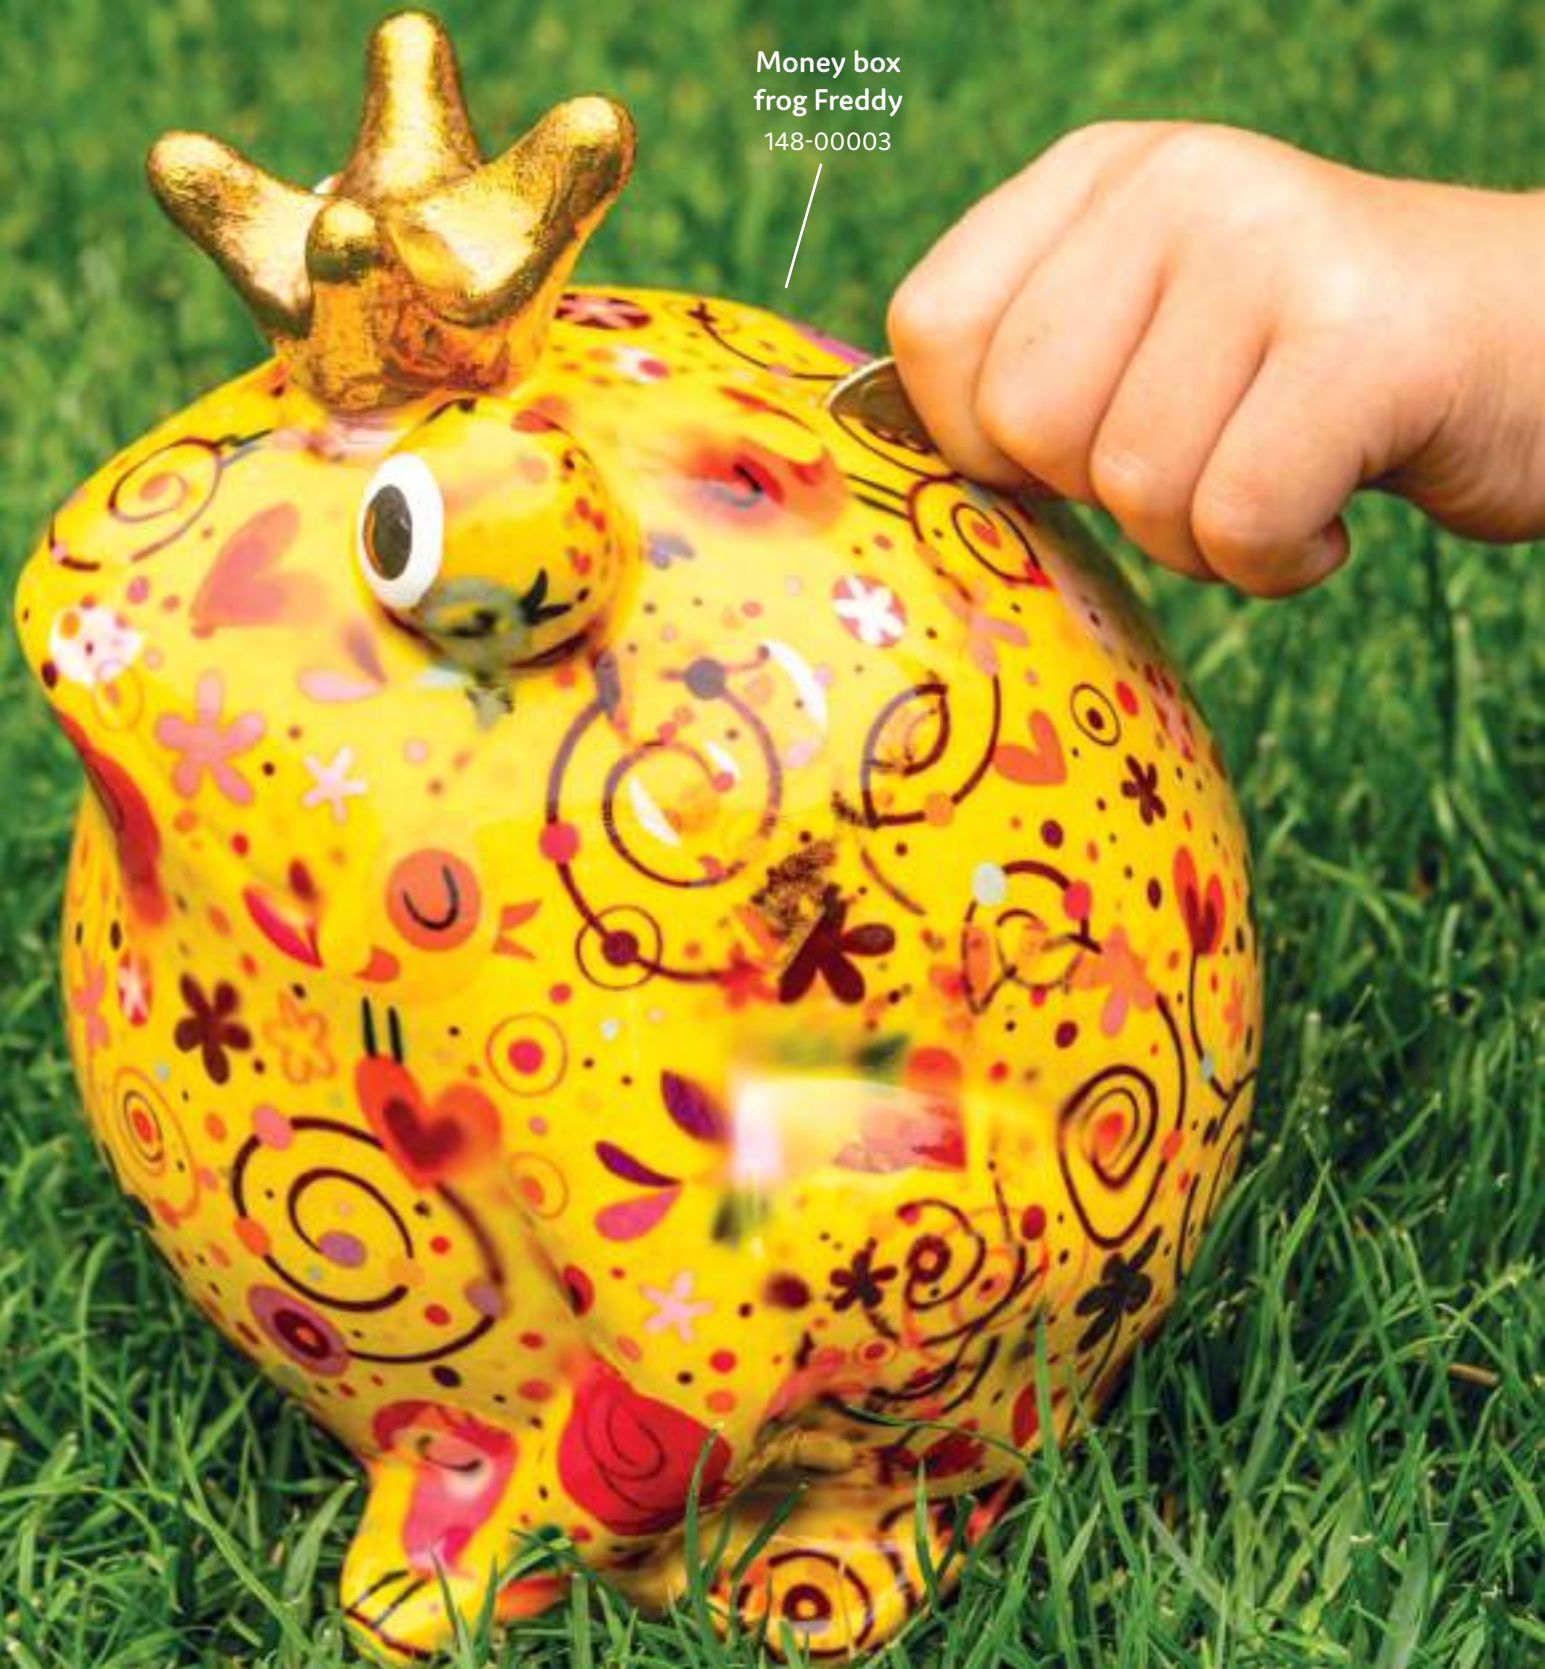

e.g. money box pig
148-00687
approx. 25 CM height

XL

EXTRA
LARGE

e.g. money box frog
148-00110
approx. 35 CM height

XXL

EXTRA EXTRA
LARGE

e.g. money box giant frog
148-00698A
approx. 55 CM height

MONEY BOXES