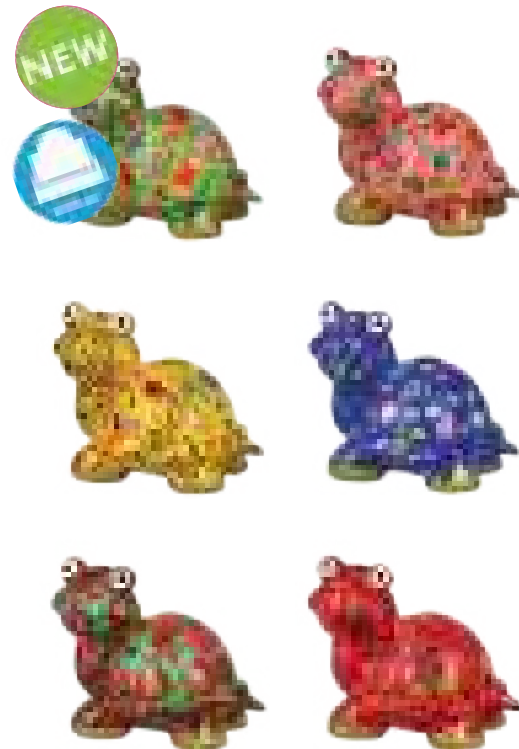

L 12.4 x D 6.5 x H 11.8 CM

RANDOLPH

148-00630

MONEY BOX MOOSE - S - 6 ASS.

L 10.5 x D 6.2 x H 10.7 CM

ZEPPY

148-00631

MONEY BOX TURTLE - S - 6 ASS.

L 12.3 x D 8.2 x H 9 CM

DARCY

148-00632

MONEY BOX ELEPHANT - S - 6 ASS.

L 11.5 x D 7 x H 13.7 CM

KELLY/RAPHAEL/TWISTY

148-00680

MONEY BOX FISH/SEA TURTLE/DOLPHIN - S - 6 ASS.

approx. L 13 x D 9 x H 7 CM

Money box turtle Zeppy
148-00642

MEDIUM

FREDDY

148-00003

MONEY BOX FROG - M - 6 ASS.

L 18 x D 16 x H 14 CM

DUCKY