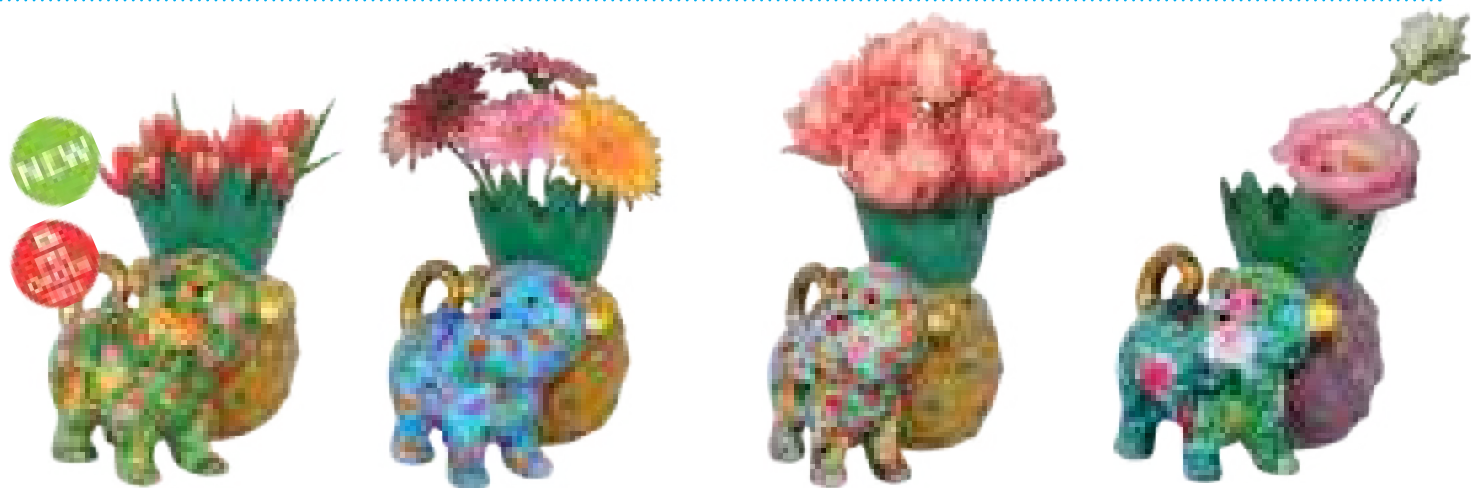

L 23 x D 15 x H 19.7 CM

*148-00745

CARAMEL

FLOWER VASE CAT - M - 4 ASS.

*FLOWERS NOT INCLUDED

L 20.5 x D 12 x H 22 CM

*148-00747

BUBBLES

FLOWER VASE MONKEY - M - 4 ASS.

*FLOWERS NOT INCLUDED

L 21.5 x D 19.5 x H 22.5 CM

*148-00749

HAPPY PET QUOTES

Cat and dog lovers, unite! Our new happy pet quotes are the perfect happiness maker for every animal fan. A colorful metal spell sign, finished with one of the ceramic Pomme pidous. Ideal to place in your house, or hang on the wall. What's not to like?