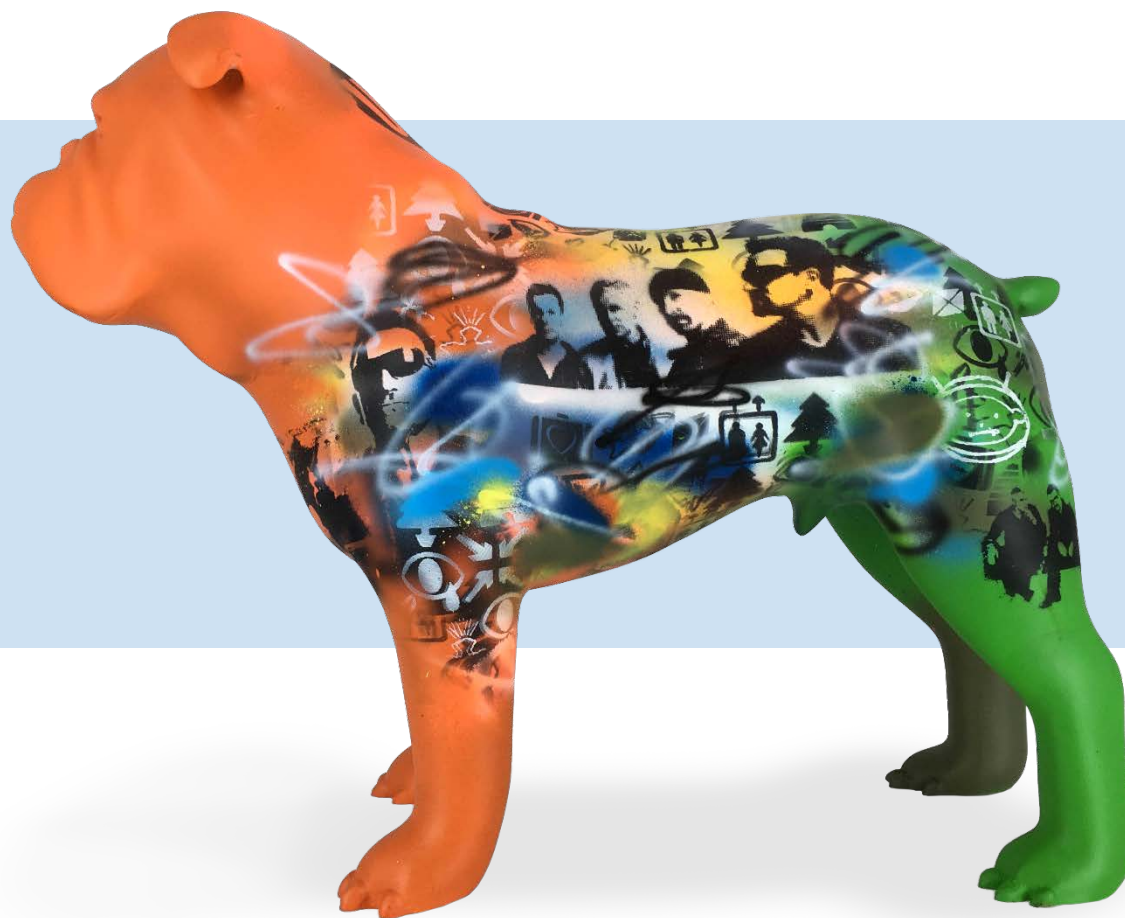

the cat | U2
JC27168XS 11 x 6 x 19 cm
JC27168S 19 x 10 x 34 cm

mr. bulldog | U2
JC43168M 54 x 18 x 39 cm
JC43168L 128 x 50 x 100 cm

rino | U2
JC35168M 60 x 20 x 28 cm

milky | U2
JC37168S 40 x 19 x 25 cm

ED SHEERAN