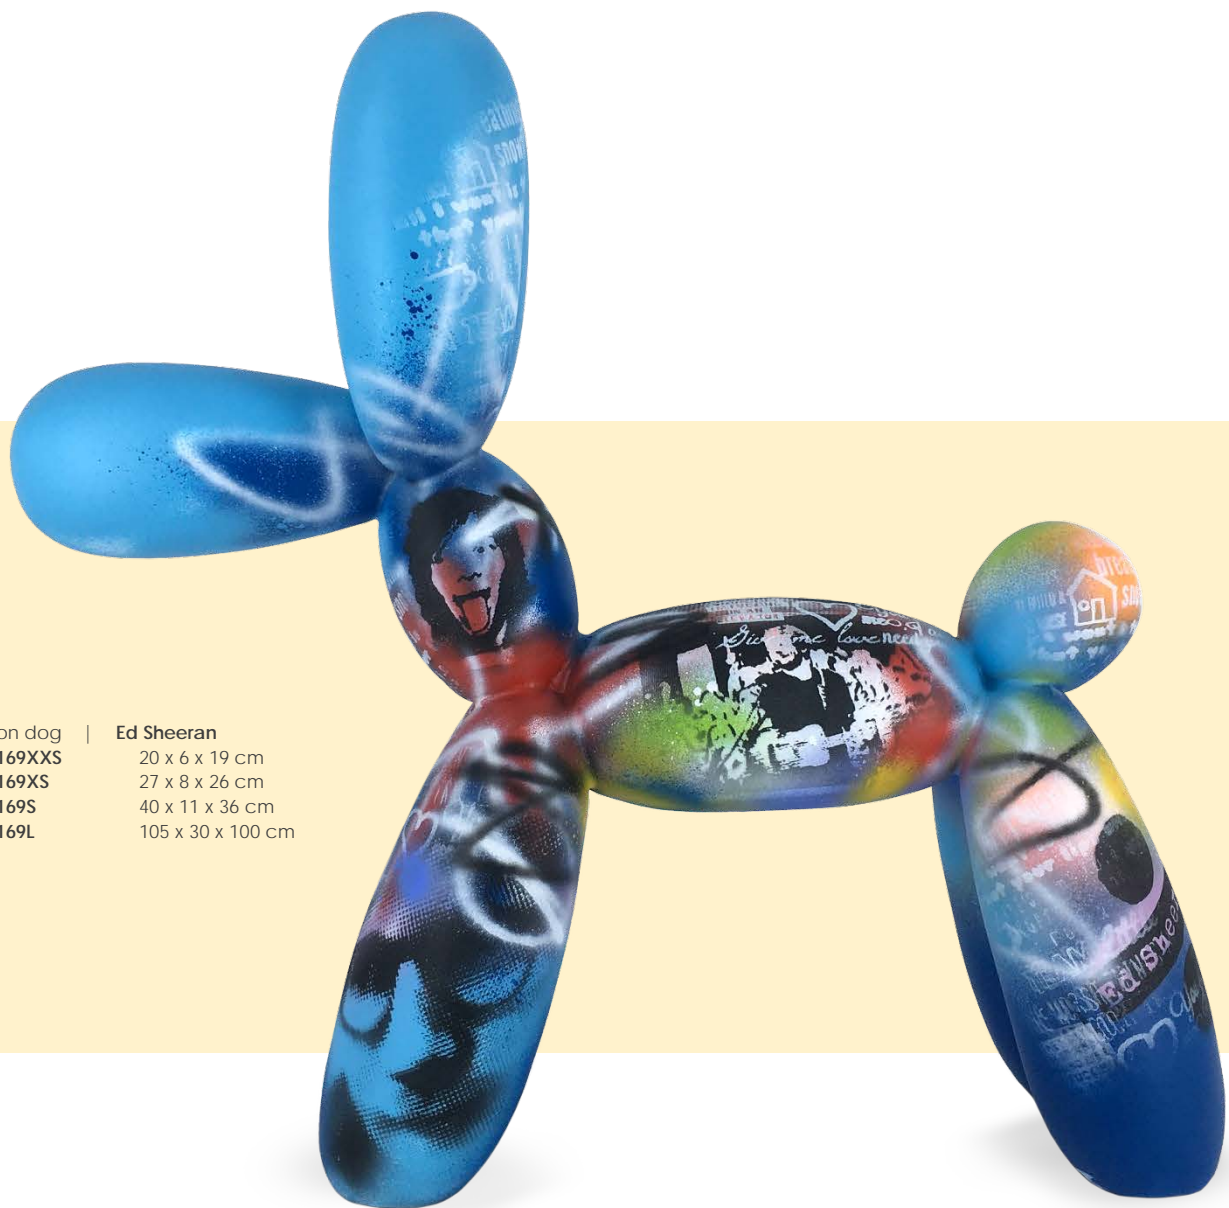

JULIANI COLLECTION

MUSIC TRIBUTE

"A life with love is a life that's been lived"

depe | Ed Sheeran
JC10169S 17 x 17 x 40 cm

baila | Ed Sheeran
JC11169XS 10 x 11 x 21 cm
JC11169S 15 x 18 x 39 cm
JC11169M 29 x 30 x 60 cm
JC11169L 48 x 49 x 100 cm