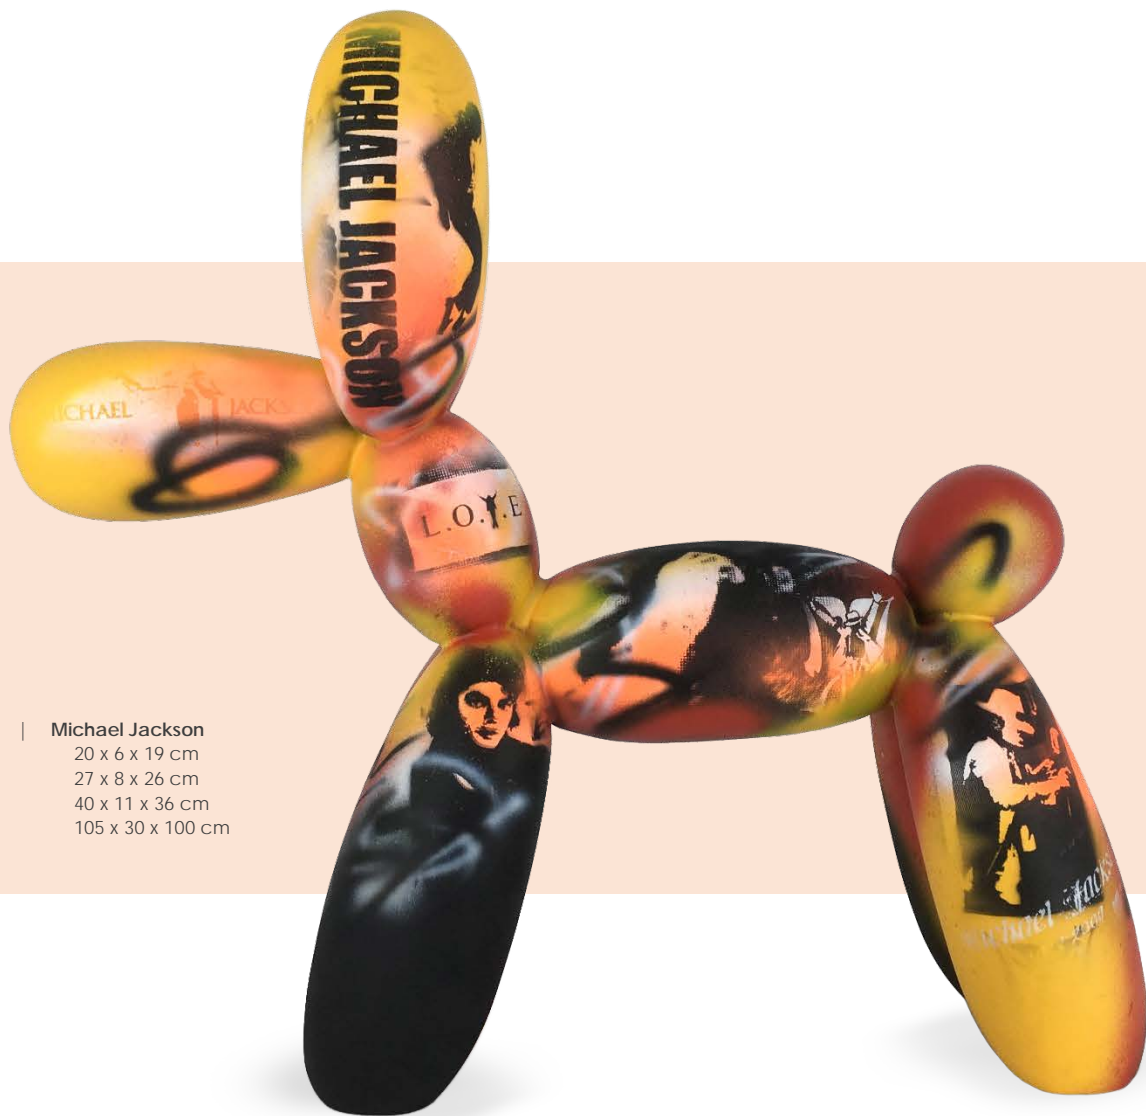

balloon dog | Michael Jackson
JC16167XXS 20 x 6 x 19 cm
JC16167XS 27 x 8 x 26 cm
JC16167S 40 x 11 x 36 cm
JC16167L 105 x 30 x 100 cm