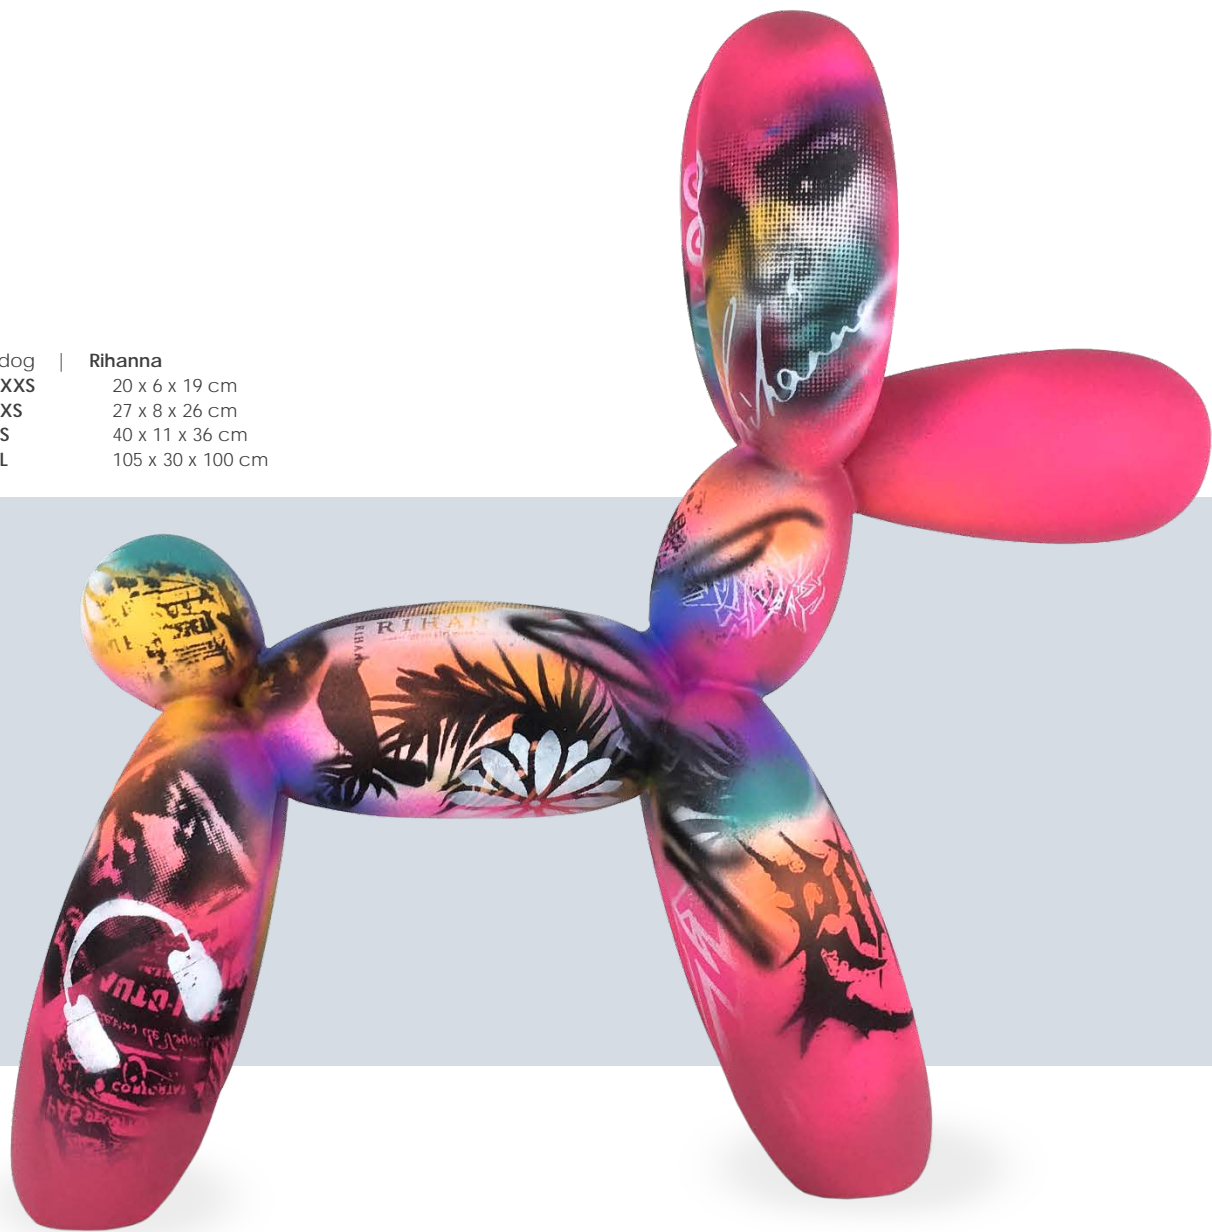

balloon dog | **Rihanna**
JC16170XXS 20 x 6 x 19 cm
JC16170XS 27 x 8 x 26 cm
JC16170S 40 x 11 x 36 cm
JC16170L 105 x 30 x 100 cm

Las Meninas | **Rihanna**
JC51170XS 15 x 8 x 20 cm
JC51170S 29 x 17 x 40 cm
JC51170M 43 x 25 x 60 cm