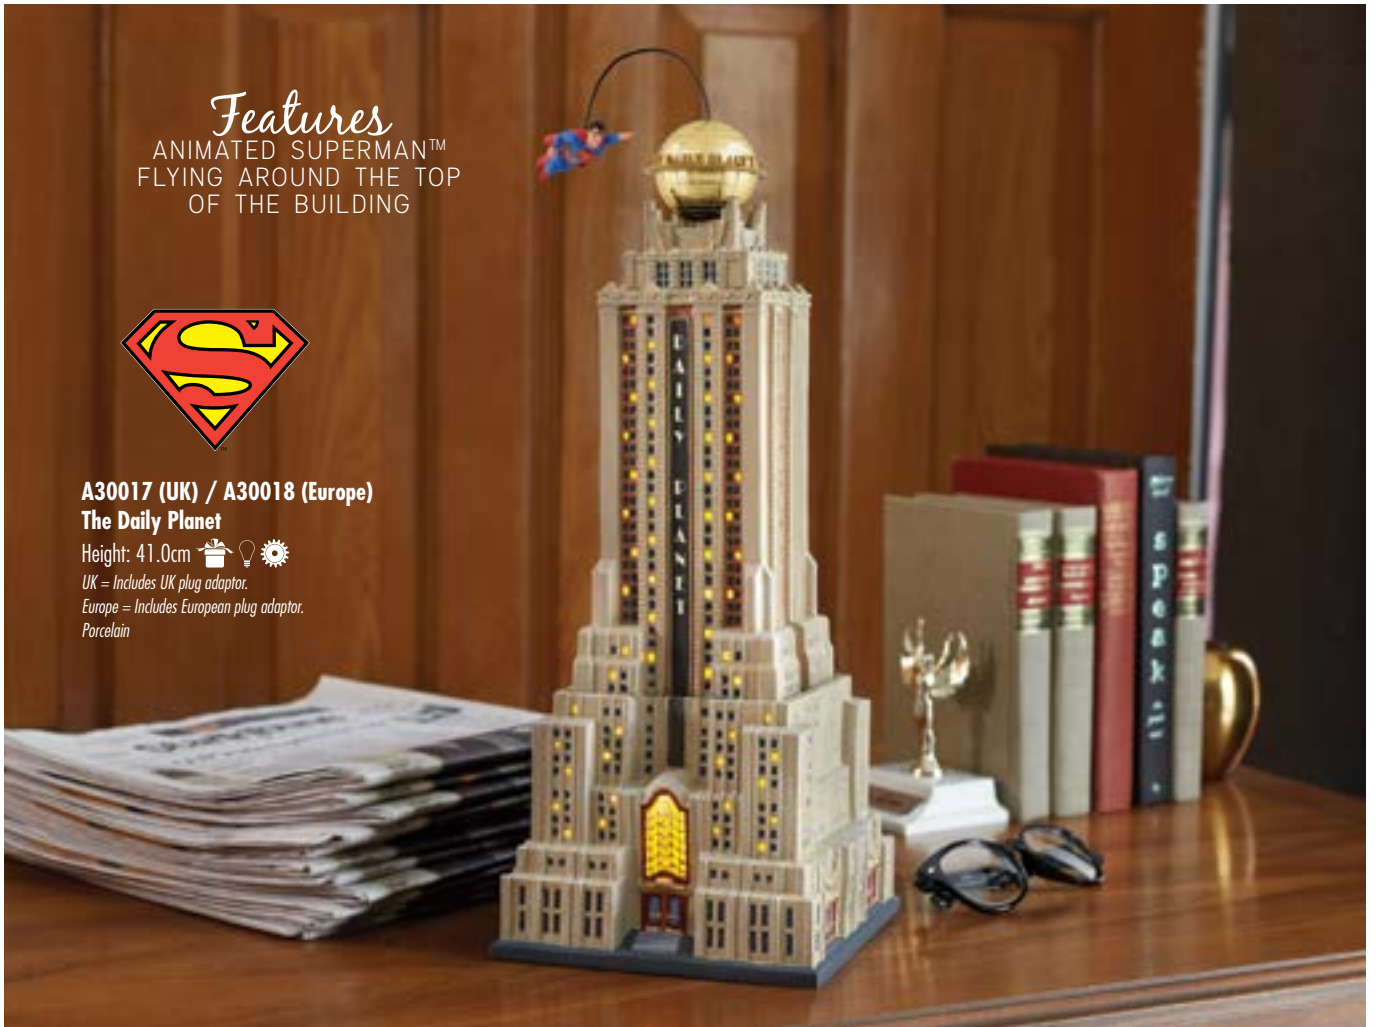

Set of 3

INCLUDES ILLUMINATED BUILDING,
GATE AND COORDINATING ACCESSORY
"BRUCE WAYNE & ALFRED"

A30028 (UK) / A30020 (Europe)
Wayne Manor (Set of 3)

Height: 20.0cm

UK = Includes UK plug adaptor.

Europe = Includes European plug adaptor.

Building and gate: Porcelain, Accessory: Resin

Features
 ANIMATED SUPERMAN™
 FLYING AROUND THE TOP
 OF THE BUILDING

A30017 (UK) / A30018 (Europe)

The Daily Planet

Height: 41.0cm   

*UK = Includes UK plug adaptor.
 Europe = Includes European plug adaptor.
 Porcelain*

6008311 Scarecrow Diploma Hanging Ornament
Height: 10.0cm 📏

new

6008314 Wicked Witch with Hourglass Hanging Ornament
Height: 10.0cm 📏

new

6008312 Tin Man Hanging Ornament
Height: 10.0cm 📏

new

6008313 Cowardly Lion Hanging Ornament
Height: 10.0cm 📏