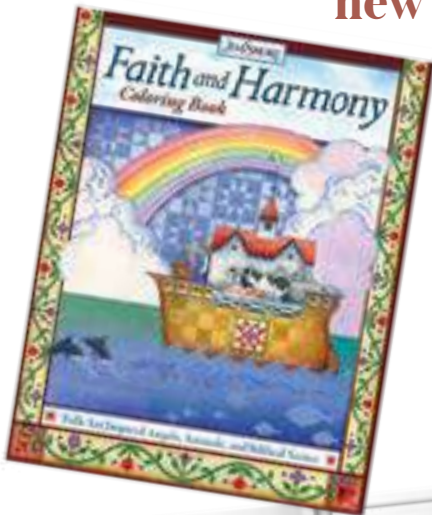

BOOKS

new

D06049 Faith & Harmony Colouring Book:
Folk-art Inspired by Angels, Animals and Biblical Scenes by Jim Shore
(Jim Shore Colouring Book)
Height: 27.5cm