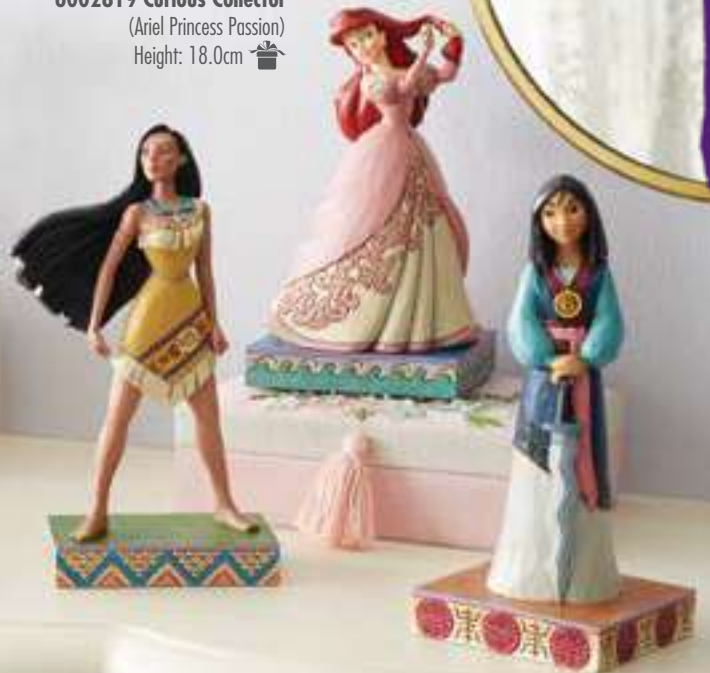

# Disney CINDERELLA

**4039085 Cinderella's Kind Helper**  
(Suzy)  
Height: 10.0cm 📦

**6007054 Cinderella Transformation**  
(Cinderella Glass Slipper)  
Height: 21.0cm 📦

**4059734 Royal Guests**  
(Three Fairies)  
Height: 11.5cm 📦

**6007056 The Terrible Tremaines**  
(Lady Tremaine, Anastasia and Drizella)  
Height: 21.5cm 📦

**4045243 Castle in the Clouds**  
(Snow White)  
Height: 15.5cm 📦

**6002820 Adventurous Artist**  
(Rapunzel Princess Passion)  
Height: 18.0cm 📦

**6002819 Curious Collector**  
(Ariel Princess Passion)  
Height: 18.0cm 📦

**6002818 Book-Smart Beauty**  
(Belle Princess Passion)  
Height: 19.0cm 📦

**6002821 Enchanting Entrepreneur**  
(Tiana Princess Passion)  
Height: 19.0cm 📦

**6045241 Sanctuary by the Sea**  
(Ariel)  
Height: 15.5cm 🎁

**4059730 Daddy's Little Princess**  
(Ariel and King Triton)  
Height: 23.5cm 🎁

**6005956 Seashell Scenario**  
(The Little Mermaid Shell Scene)  
Height: 20.0cm 🎁