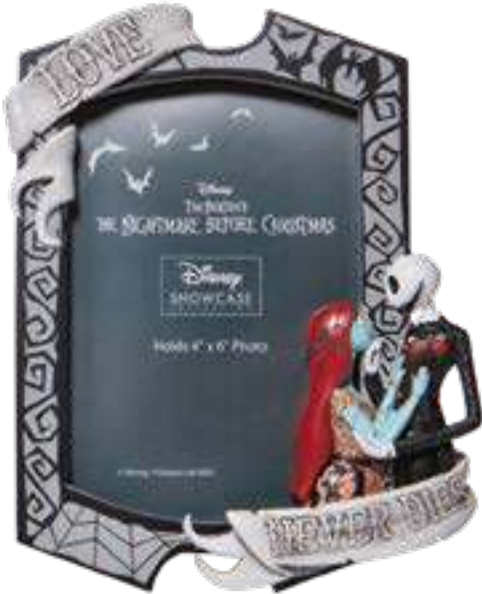

ACCESSORIES

6001339 Zero Bookends

Height: 20.5cm
6 x AAA batteries included. Touch Sensor LED Light

6007188 Beauty And The Beast Goblet
Height: 18.0cm

6007189 Cinderella Goblet
Height: 18.0cm

6007190 Fantasia Goblet
Height: 18.0cm

Last chance to buy!

6004109 Fantasia Waterball
Height: 14.5cm

6007191 Nightmare Before Christmas Goblet
Height: 18.0cm

4060078 The Nightmare Before Christmas Waterball
Height: 16.5cm

Disney
TIM BURTON'S
THE NIGHTMARE BEFORE CHRISTMAS

6008702 Jack and Sally Photo Frame
Height: 20.0cm 📺

6008703 Jack and Sally
Trinket Box
Height: 3.0cm 📺

ALL
new

COUTURE
de force

6006281 Lock, Shock and Barrel
Height: 16.0cm 📺

6006280 Oogie Boogie
Height: 19.0cm 📺

6008701 Jack and Sally Love
Height: 24.0cm 📺

6006279 Sally
Height: 18.5cm 📺

6006278 Jack Skellington
Height: 18.5cm 📺

DISNEY SHOWCASE

ALL
new

Disney
ALICE
in
WONDERLAND

Alice in
Wonderland
70TH ANNIVERSARY
2021