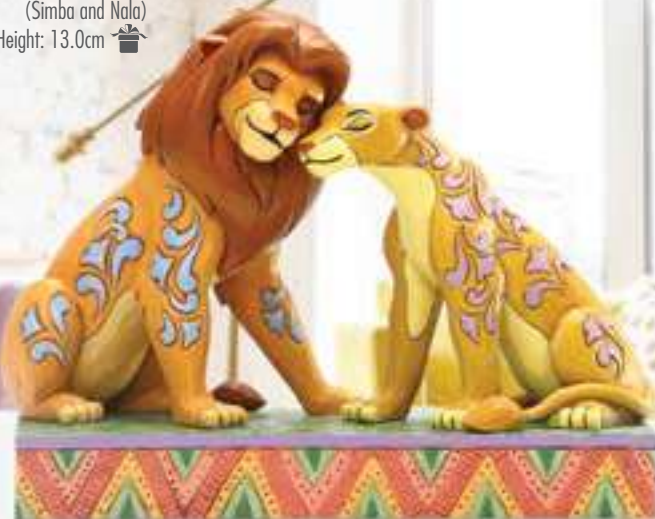

*Best
Seller*

new

6008073 Heartfelt Hug
(Tigger Holding Heart)
Height: 14.0cm 🎁

4059746 Handmade Valentines
(Winnie the Pooh and Piglet)
Height: 14.0cm 🎁

6005965 Love Floats
(Eeyore with Heart Balloon)
Height: 20.0cm 🎁

6001280 Clueless Casanova
(Stitch Figurine)
Height: 15.5cm 🎁

6005966 Love Seat
(Tinker Bell on Heart)
Height: 12.0cm 🎁

4046040 Opposites Attract
(Lady and the Tramp 60th Anniversary Piece)
Height: 16.5cm 🎁

6005961 Savannah Sweethearts
(Simba and Nala)
Height: 13.0cm 🎁

6000973 A Mother's Unconditional Love
(Mrs. Jumbo and Dumbo)
Height: 19.0cm 🎁

ALL
new

GENERAL

Disney Winnie the Pooh

95TH ANNIVERSARY
2021

6008072 Hundred Acre Caper
(Tree with Pooh and Friends)
Height: 25.0cm 🎁