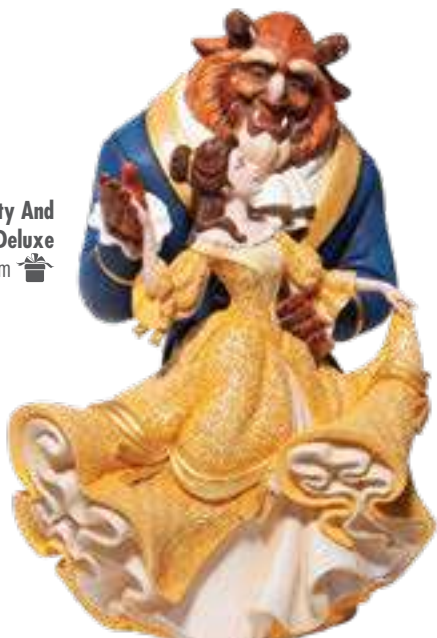

6007186 Snow White Fashion
 Height: 20.0cm 🎁

6005686 Belle Fashion
 Height: 20.5cm 🎁

6005687 Tiana Fashion
 Height: 21.0cm 🎁

6005685 Ariel Fashion
 Height: 20.0cm 🎁

DISNEY SHOWCASE

6008692 Pocahontas
Height: 21.0cm 📦

4050318 Alice In Wonderland Masquerade
Height: 18.0cm 📦

4055791 Ursula
Height: 20.5cm 📦

4037523 Rapunzel
Height: 20.5cm 📦

6002182 Jessica Rabbit
Height: 21.5cm 📦

6001661 Rapunzel
Height: 20.0cm 📦

6002184 Jack And Sally
Height: 22.0cm 📦

4037525 Tinker Bell
Height: 20.0cm 📦

6006274 Sorcerer Mickey Mouse
Height: 19.0cm 📦

6006277 Beauty And
The Beast Deluxe
Height: 25.5cm 🎁

new

6009029 Mickey Mouse Statue
Height: 38.0cm

6003771 Christmas
Mickey Mouse
Statement Figurine
Height: 36.0cm 🎁