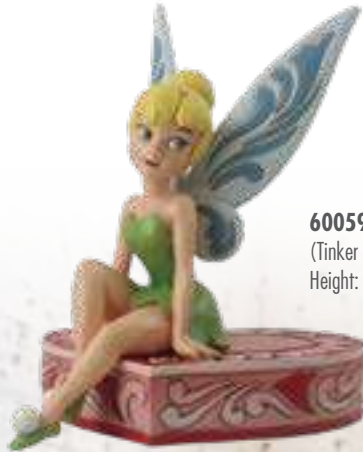

6000970 Kissing Booth
(Mickey Mouse and Minnie Mouse)
Height: 15.0cm 📦

6005960 Amorous Amphibians
(Tiana and Naveen as Frogs)
Height: 11.0cm 📦

4049622 A Mother's Love
(Mrs. Potts and Chip)
Height: 10.5cm 📦

*Best
Seller*

new

6008073 Heartfelt Hug
(Tigger Holding Heart)
Height: 14.0cm 🎁

4059746 Handmade Valentines
(Winnie the Pooh and Piglet)
Height: 14.0cm 🎁

6005965 Love Floats
(Eeyore with Heart Balloon)
Height: 20.0cm 🎁

6001280 Clueless Casanova
(Stitch Figurine)
Height: 15.5cm 🎁

6005966 Love Seat
(Tinker Bell on Heart)
Height: 12.0cm 🎁

4046040 Opposites Attract
(Lady and the Tramp 60th Anniversary Piece)
Height: 16.5cm 🎁

6005961 Savannah Sweethearts
(Simba and Nala)
Height: 13.0cm 🎁

6000973 A Mother's Unconditional Love
(Mrs. Jumbo and Dumbo)
Height: 19.0cm 🎁

ALL
new

GENERAL

Disney Winnie the Pooh

95TH ANNIVERSARY
2021

6008072 Hundred Acre Caper
(Tree with Pooh and Friends)
Height: 25.0cm 🎁